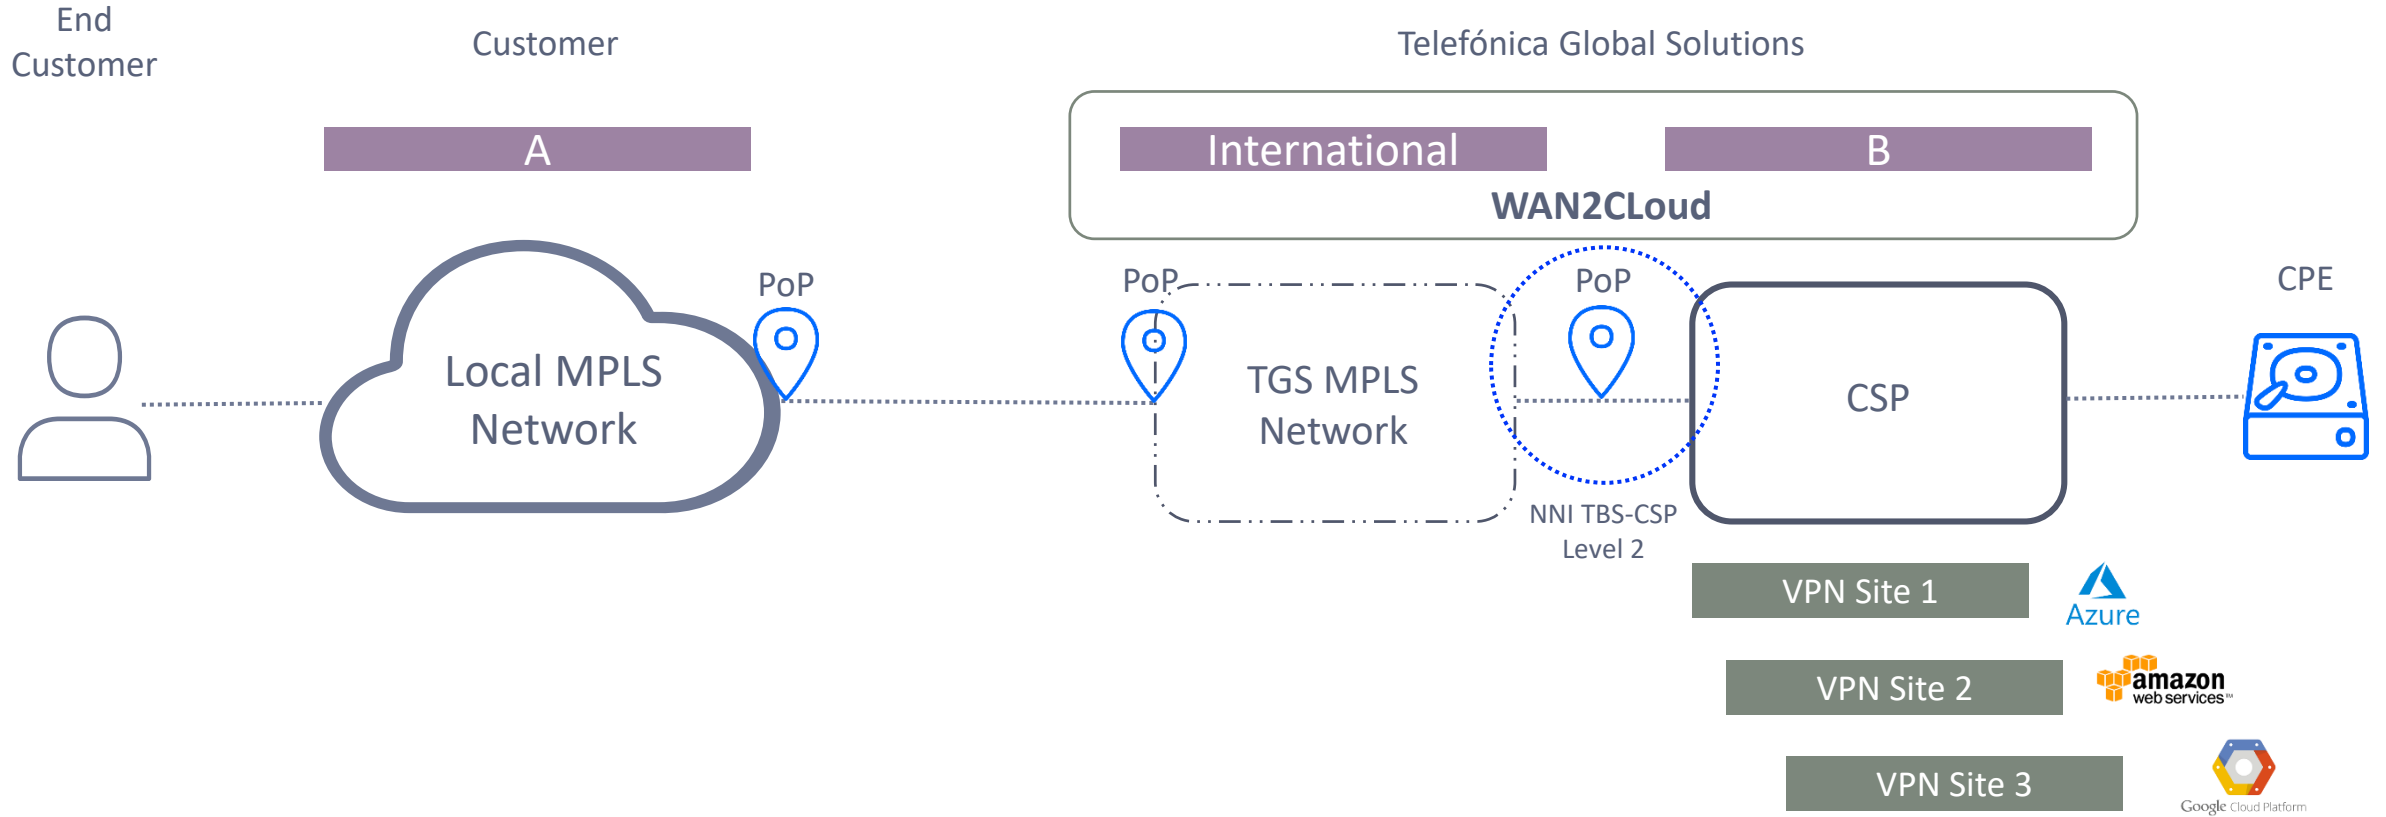

WAN2Cloud Architecture

For Wholesalers

Architecture

Architecture – WAN2Cloud Connection to Telefonica own cloud services

Architecture – WAN2Cloud Connection to Telefonica own cloud services

Architecture – WAN2Cloud Connection to Third Party Cloud Services

WAN2Cloud

- Several Locations
- 2 ports per rotation
- 2 redundant Virtual Circuits per END CUSTOMER (VLAN)
- Ethernet connectivity between TGS & CSP Pes
- IP Connectivity to END CUSTOMER virtual routers /VPC

Architecture – WAN2Cloud Connection to 3rd Party Cloud Services

Architecture – WAN2Cloud Connection to 3rd Party Cloud Services

Telefónica
Global Solutions
●●●