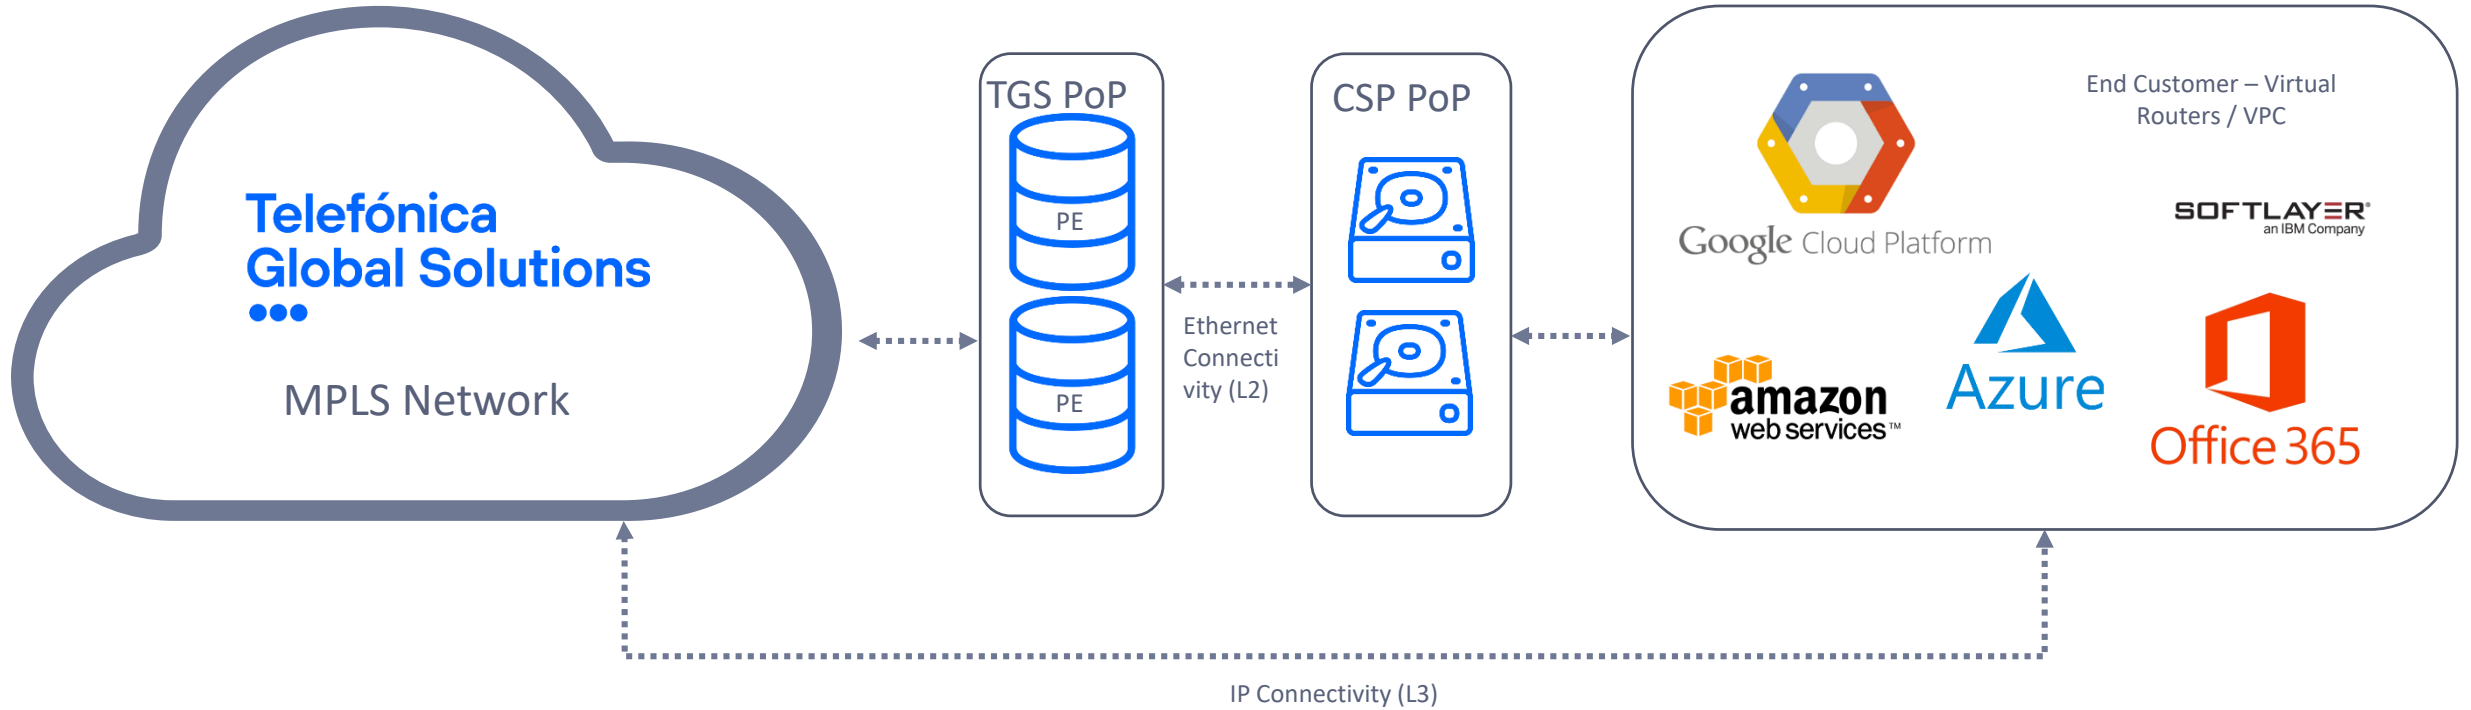

WAN2Cloud Architecture

For Wholesalers

Architecture

Architecture – WAN2Cloud Connection to Telefonica own cloud services

Architecture – WAN2Cloud Connection to Telefonica own cloud services

Architecture – WAN2Cloud Connection to Third Party Cloud Services

WAN2Cloud

- Several Locations
- 2 ports per rotation
- 2 redundant Virtual Circuits per END CUSTOMER (VLAN)
- Ethernet connectivity between TGS & CSP Pes
- IP Connectivity to END CUSTOMER virtual routers /VPC

Architecture – WAN2Cloud Connection to 3rd Party Cloud Services

Architecture – WAN2Cloud Connection to 3rd Party Cloud Services

Telefónica
Global Solutions
●●●