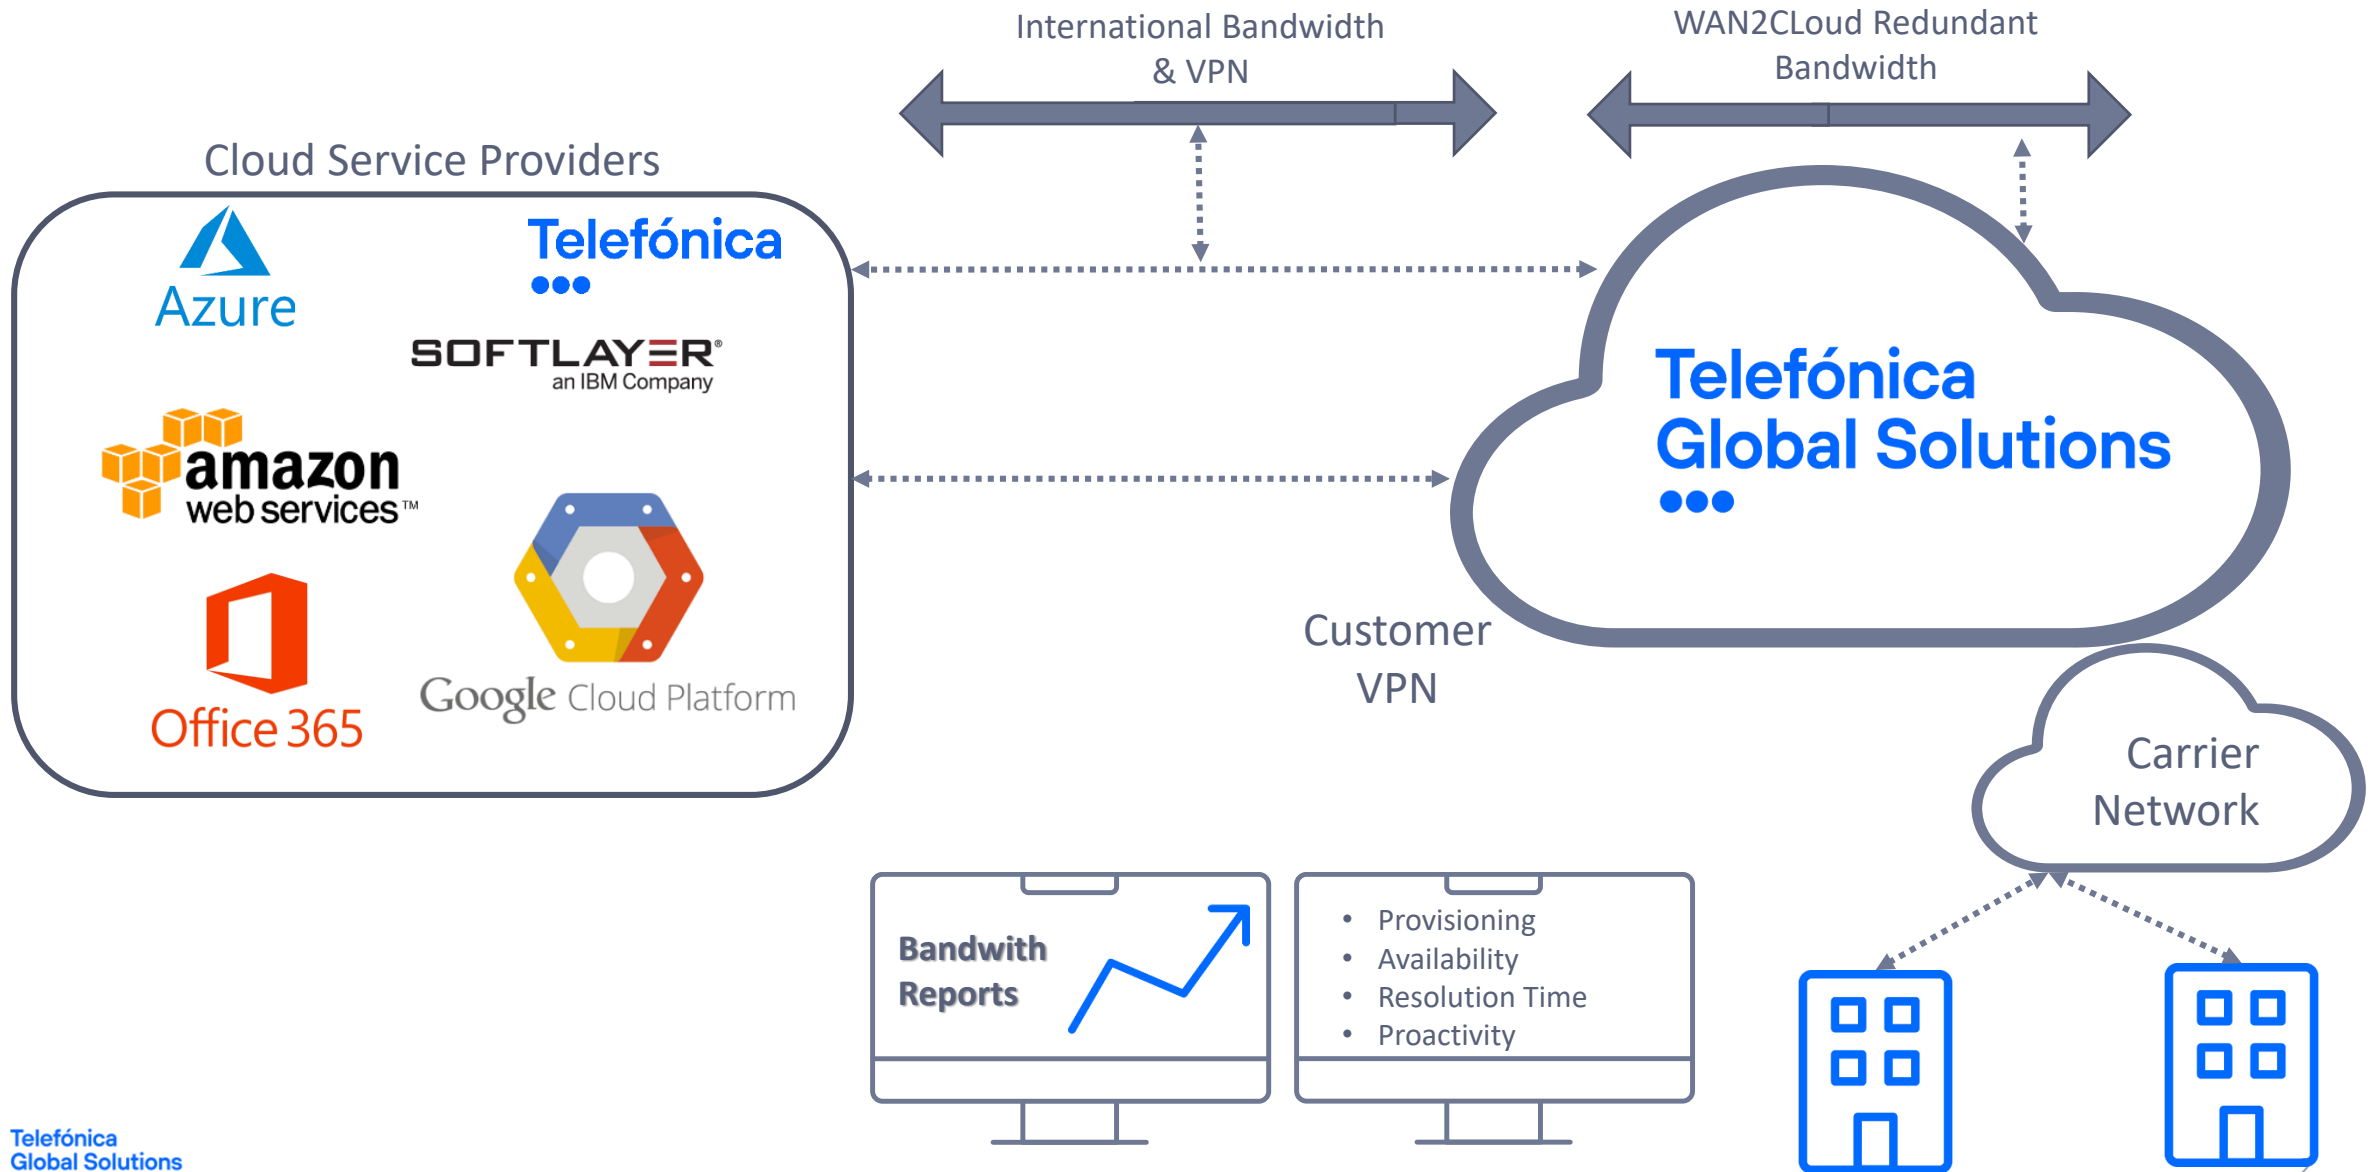

WAN2Cloud Architecture

For Wholesalers

Architecture

Architecture – WAN2Cloud Connection to Telefonica own cloud services

Architecture – WAN2Cloud Connection to Telefonica own cloud services

Architecture – WAN2Cloud Connection to Third Party Cloud Services

WAN2Cloud

- Several Locations
- 2 ports per rotation
- 2 redundant Virtual Circuits per END CUSTOMER (VLAN)
- Ethernet connectivity between TGS & CSP Pes
- IP Connectivity to END CUSTOMER virtual routers /VPC

Architecture – WAN2Cloud Connection to 3rd Party Cloud Services

Architecture – WAN2Cloud Connection to 3rd Party Cloud Services

Telefónica
Global Solutions
●●●