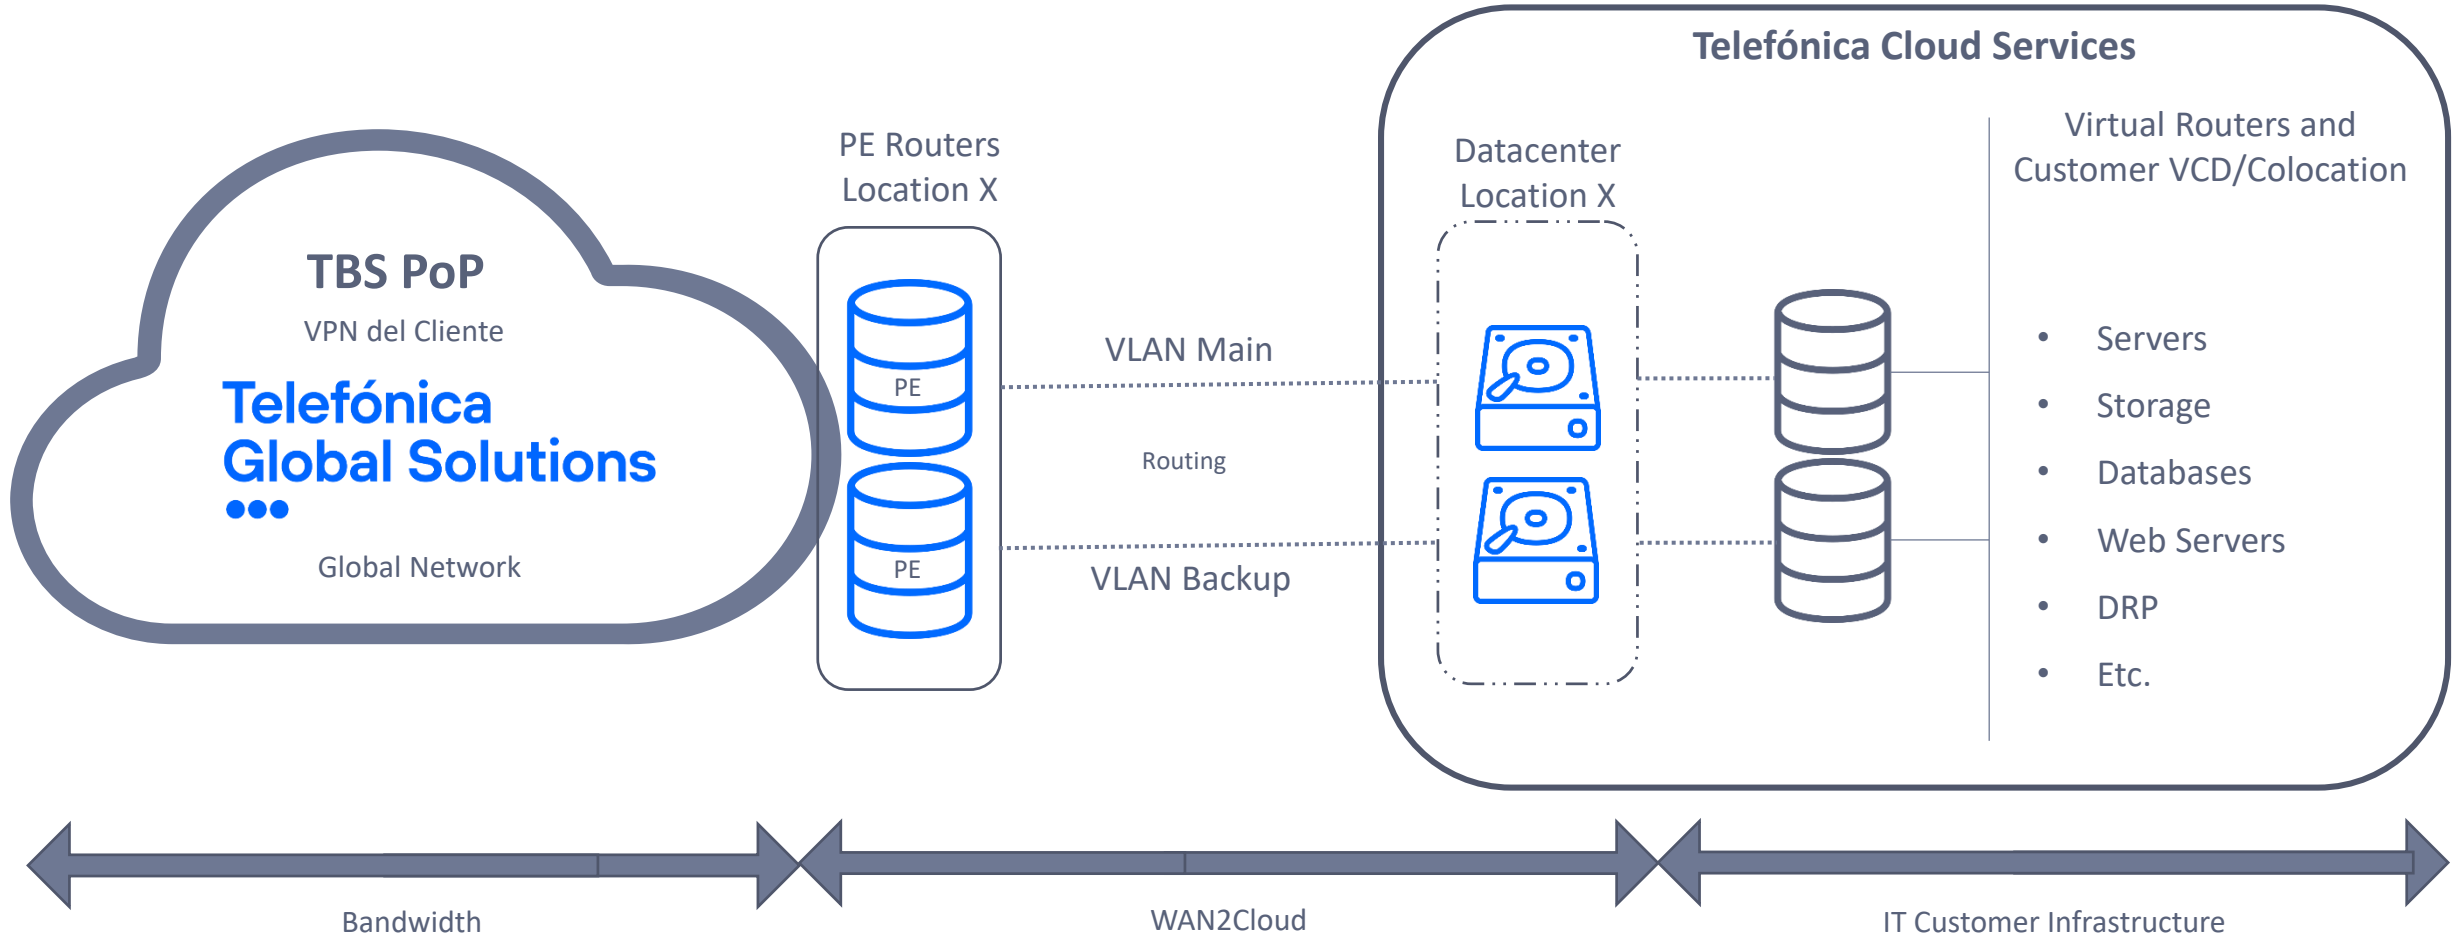

WAN2Cloud Architecture

For Wholesalers

Architecture

Architecture – WAN2Cloud Connection to Telefonica own cloud services

Architecture – WAN2Cloud Connection to Telefonica own cloud services

Architecture – WAN2Cloud Connection to Third Party Cloud Services

WAN2Cloud

- Several Locations
- 2 ports per rotation
- 2 redundant Virtual Circuits per END CUSTOMER (VLAN)
- Ethernet connectivity between TGS & CSP Pes
- IP Connectivity to END CUSTOMER virtual routers /VPC

Architecture – WAN2Cloud Connection to 3rd Party Cloud Services

Architecture – WAN2Cloud Connection to 3rd Party Cloud Services

Telefónica
Global Solutions
●●●