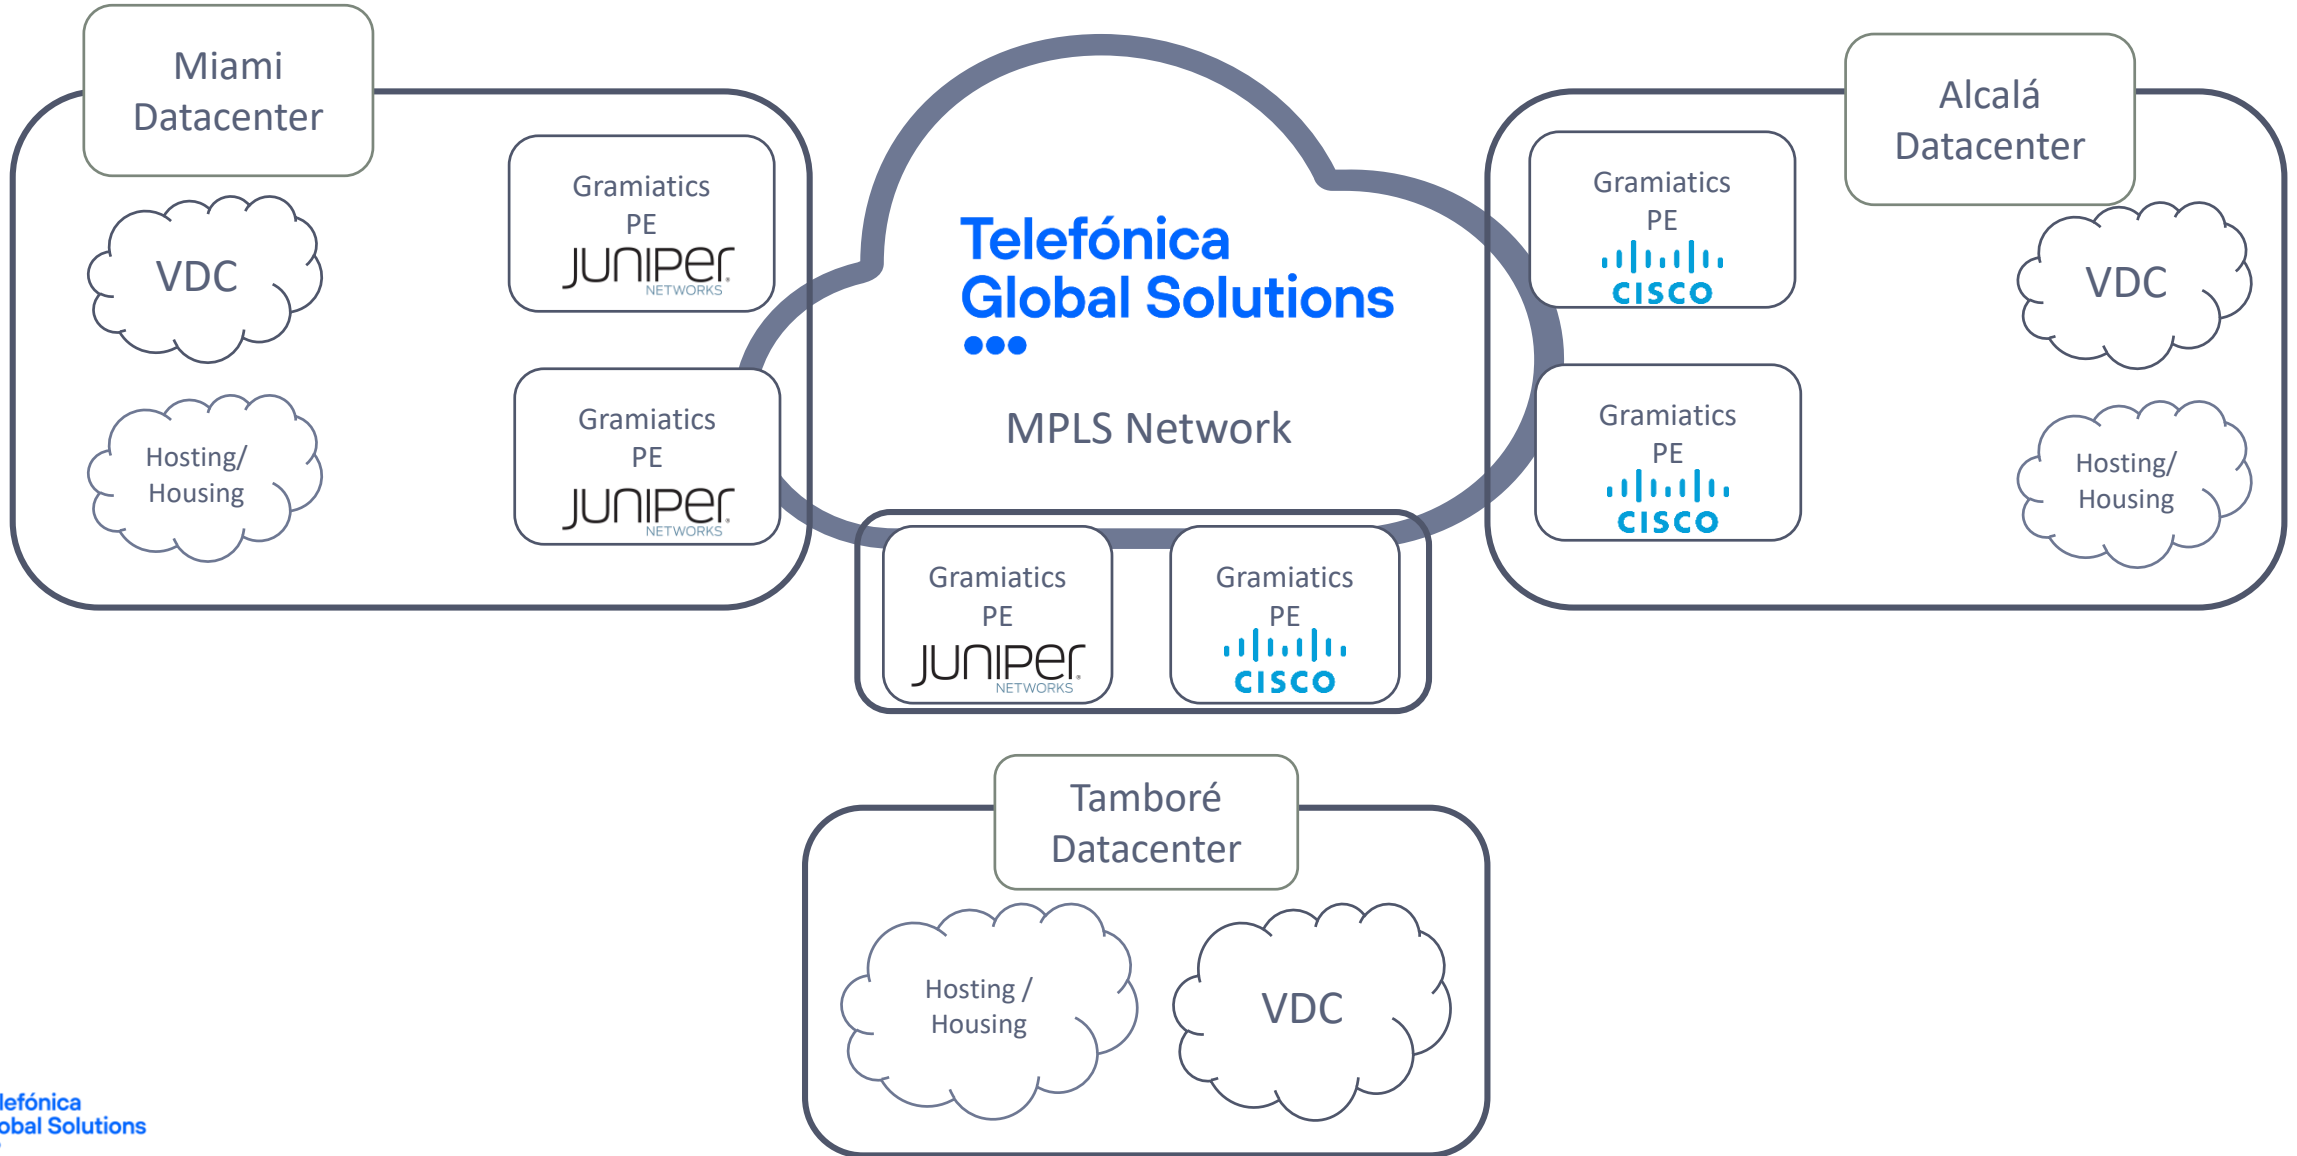

WAN2Cloud Architecture

For Wholesalers

Architecture

Architecture – WAN2Cloud Connection to Telefonica own cloud services

Architecture – WAN2Cloud Connection to Telefonica own cloud services

Architecture – WAN2Cloud Connection to Third Party Cloud Services

WAN2Cloud

- Several Locations
- 2 ports per rotation
- 2 redundant Virtual Circuits per END CUSTOMER (VLAN)
- Ethernet connectivity between TGS & CSP Pes
- IP Connectivity to END CUSTOMER virtual routers /VPC

Architecture – WAN2Cloud Connection to 3rd Party Cloud Services

Architecture – WAN2Cloud Connection to 3rd Party Cloud Services

Telefónica
Global Solutions
●●●