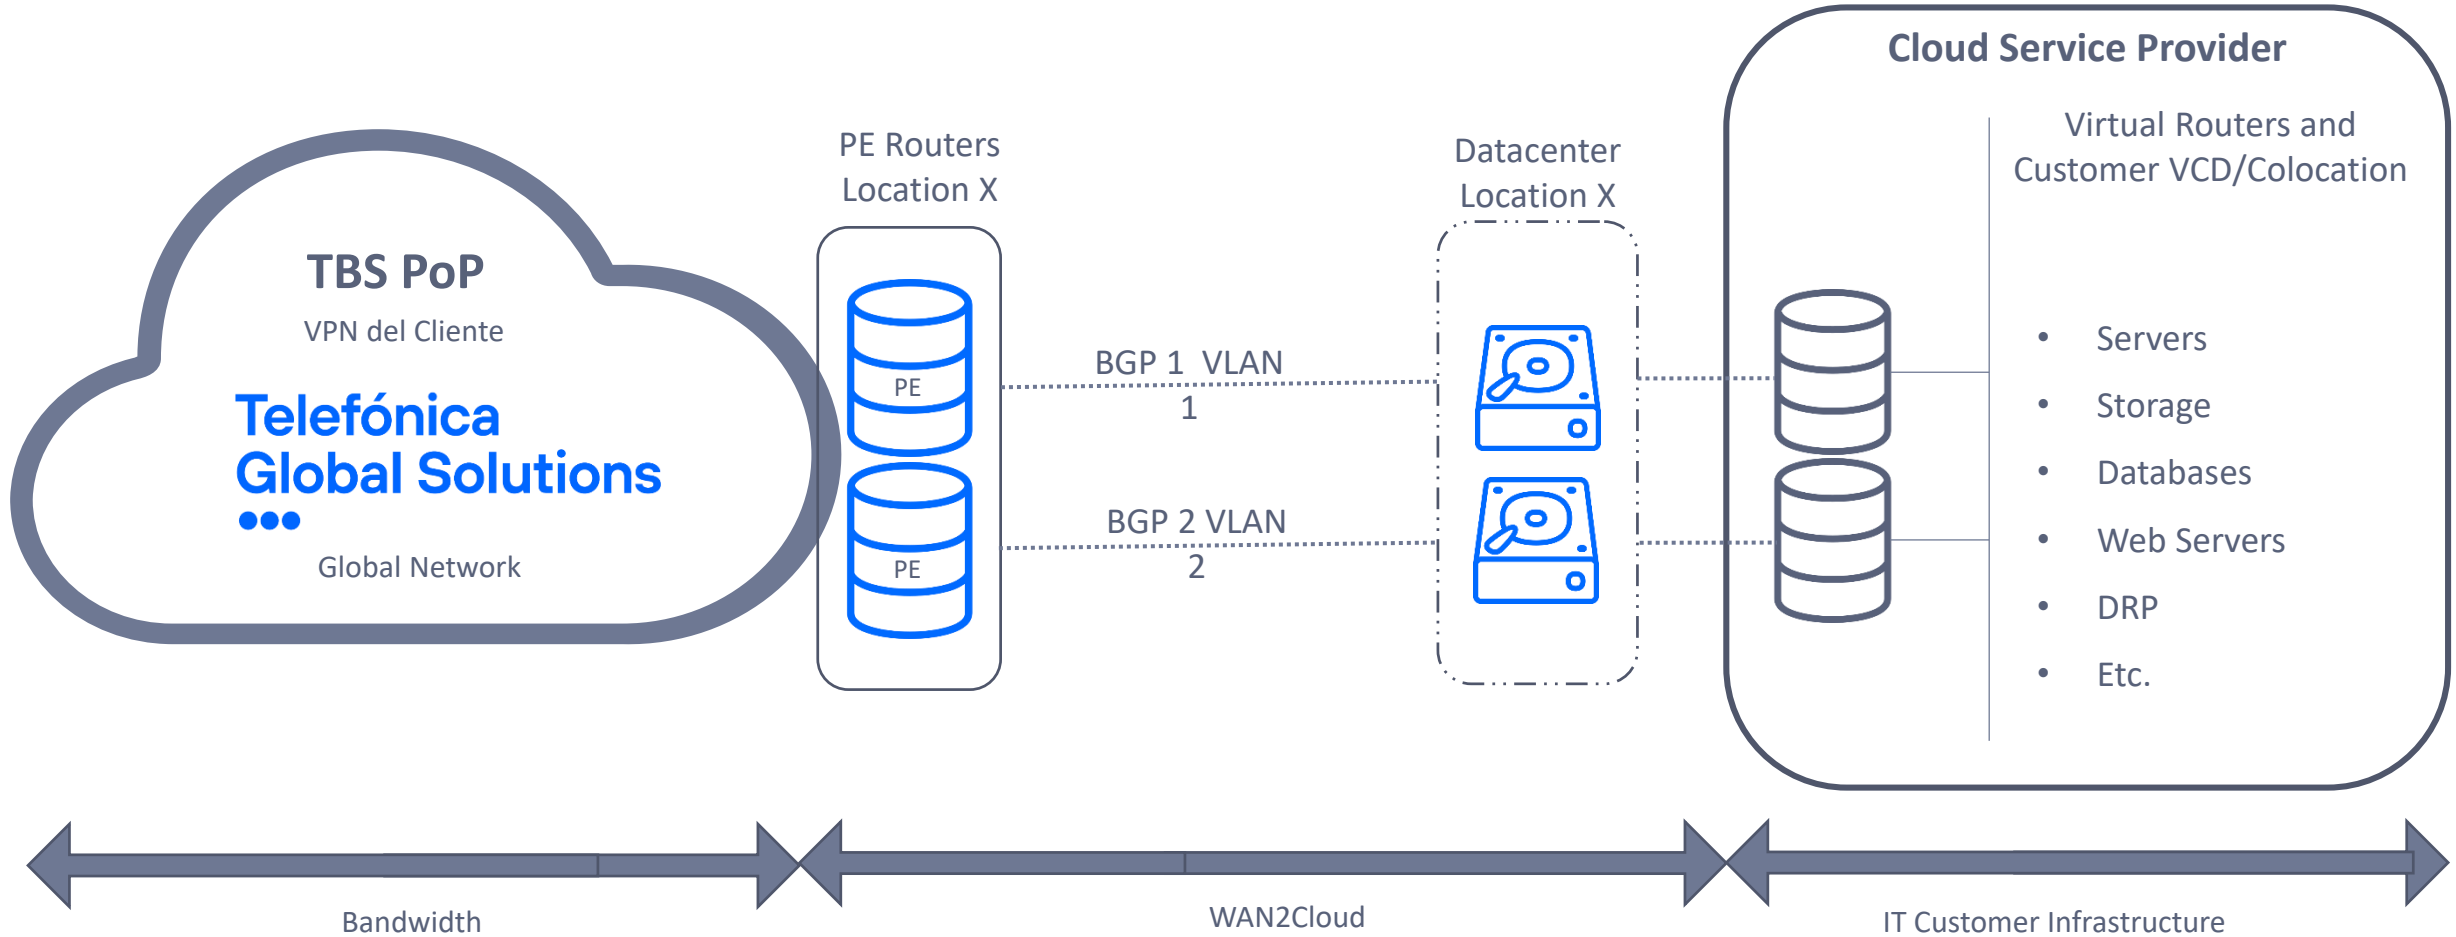

WAN2Cloud Architecture

For Wholesalers

Architecture

Architecture – WAN2Cloud Connection to Telefonica own cloud services

Architecture – WAN2Cloud Connection to Telefonica own cloud services

Architecture – WAN2Cloud Connection to Third Party Cloud Services

WAN2Cloud

- Several Locations
- 2 ports per rotation
- 2 redundant Virtual Circuits per END CUSTOMER (VLAN)
- Ethernet connectivity between TGS & CSP Pes
- IP Connectivity to END CUSTOMER virtual routers /VPC

Architecture – WAN2Cloud Connection to 3rd Party Cloud Services

Architecture – WAN2Cloud Connection to 3rd Party Cloud Services

Telefónica
Global Solutions
●●●