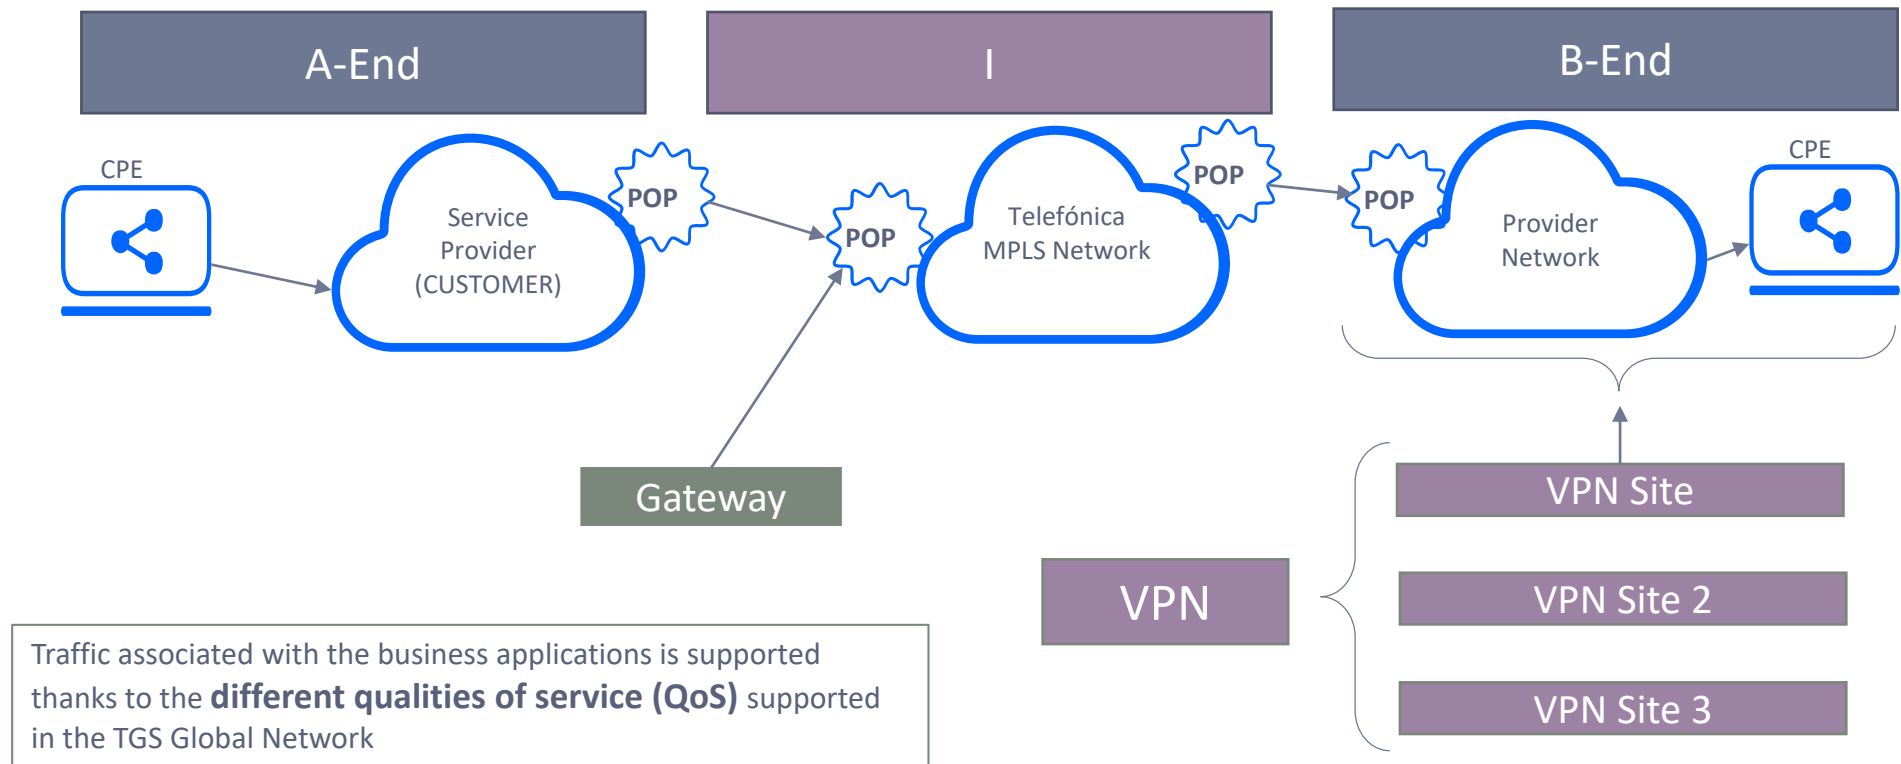

MPLS Architecture

For Wholesalers

OUR SOLUTIONS

Architecture– MPLS

VPN

The VPN encloses common parameters for all the VPN Offices:

- VPN configuration options
- Reports
- Features

VPN Site

Commercial elements associated to each site:

- Access
- CPE (Customer Premises Equipment)
- Bandwidth

Based on the combination of the MPLS Network and solutions of TGS, other Telefónica companies and other Carriers.