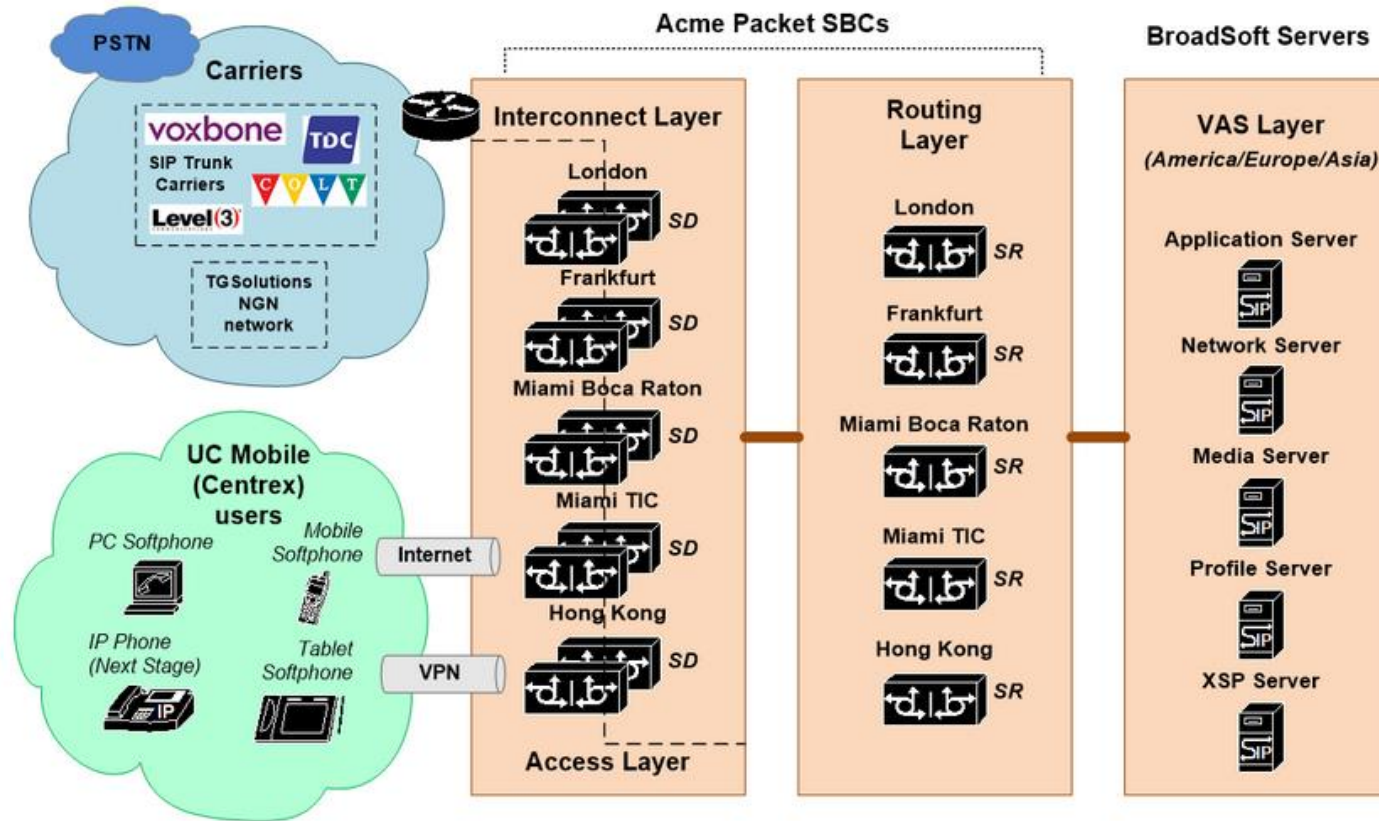

Cloud UC Architecture

Architecture

The solution is supported on the design of the Broadsoft architecture already deployed in Telefónica's Data Centers, which is based upon a layered approach as shown in the following diagram.