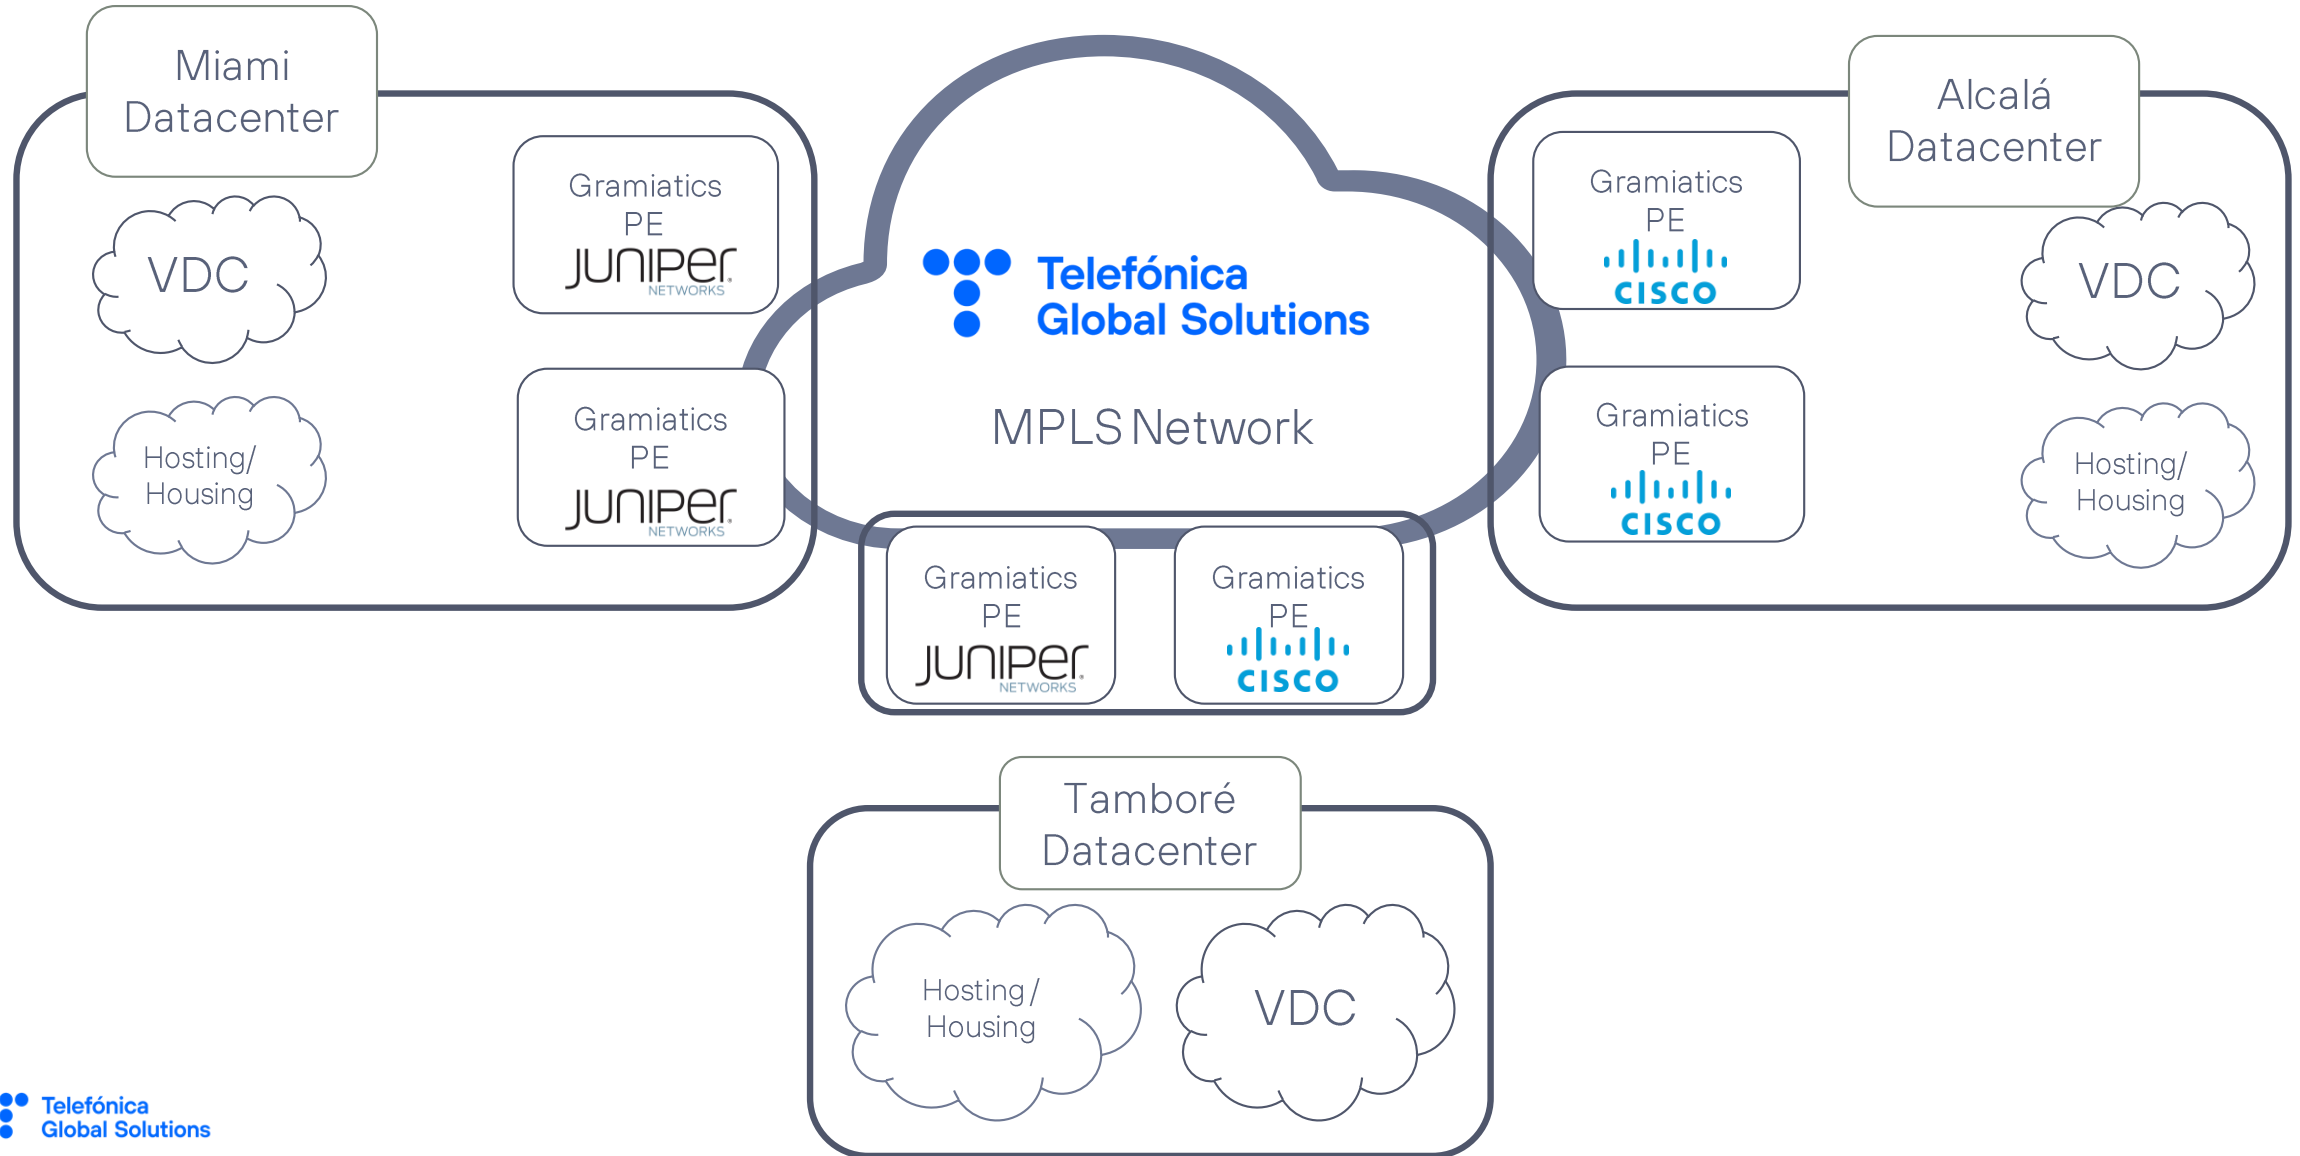

WAN2Cloud Architecture

For Enterprise

Architecture

Architecture – WAN2Cloud Connection to Telefonica own cloud services

Architecture – WAN2Cloud Connection to Telefonica own cloud services

Architecture – WAN2Cloud Connection to Third Party Cloud Services

WAN2Cloud

- Several Locations
- 2 ports per rotation
- 2 redundant Virtual Circuits per END CUSTOMER (VLAN)
- Ethernet connectivity between TGS & CSP Pes
- IP Connectivity to END CUSTOMER virtual routers/VPC

Architecture – WAN2Cloud Connection to 3rd Party Cloud Services

Telefónica
Global Solutions