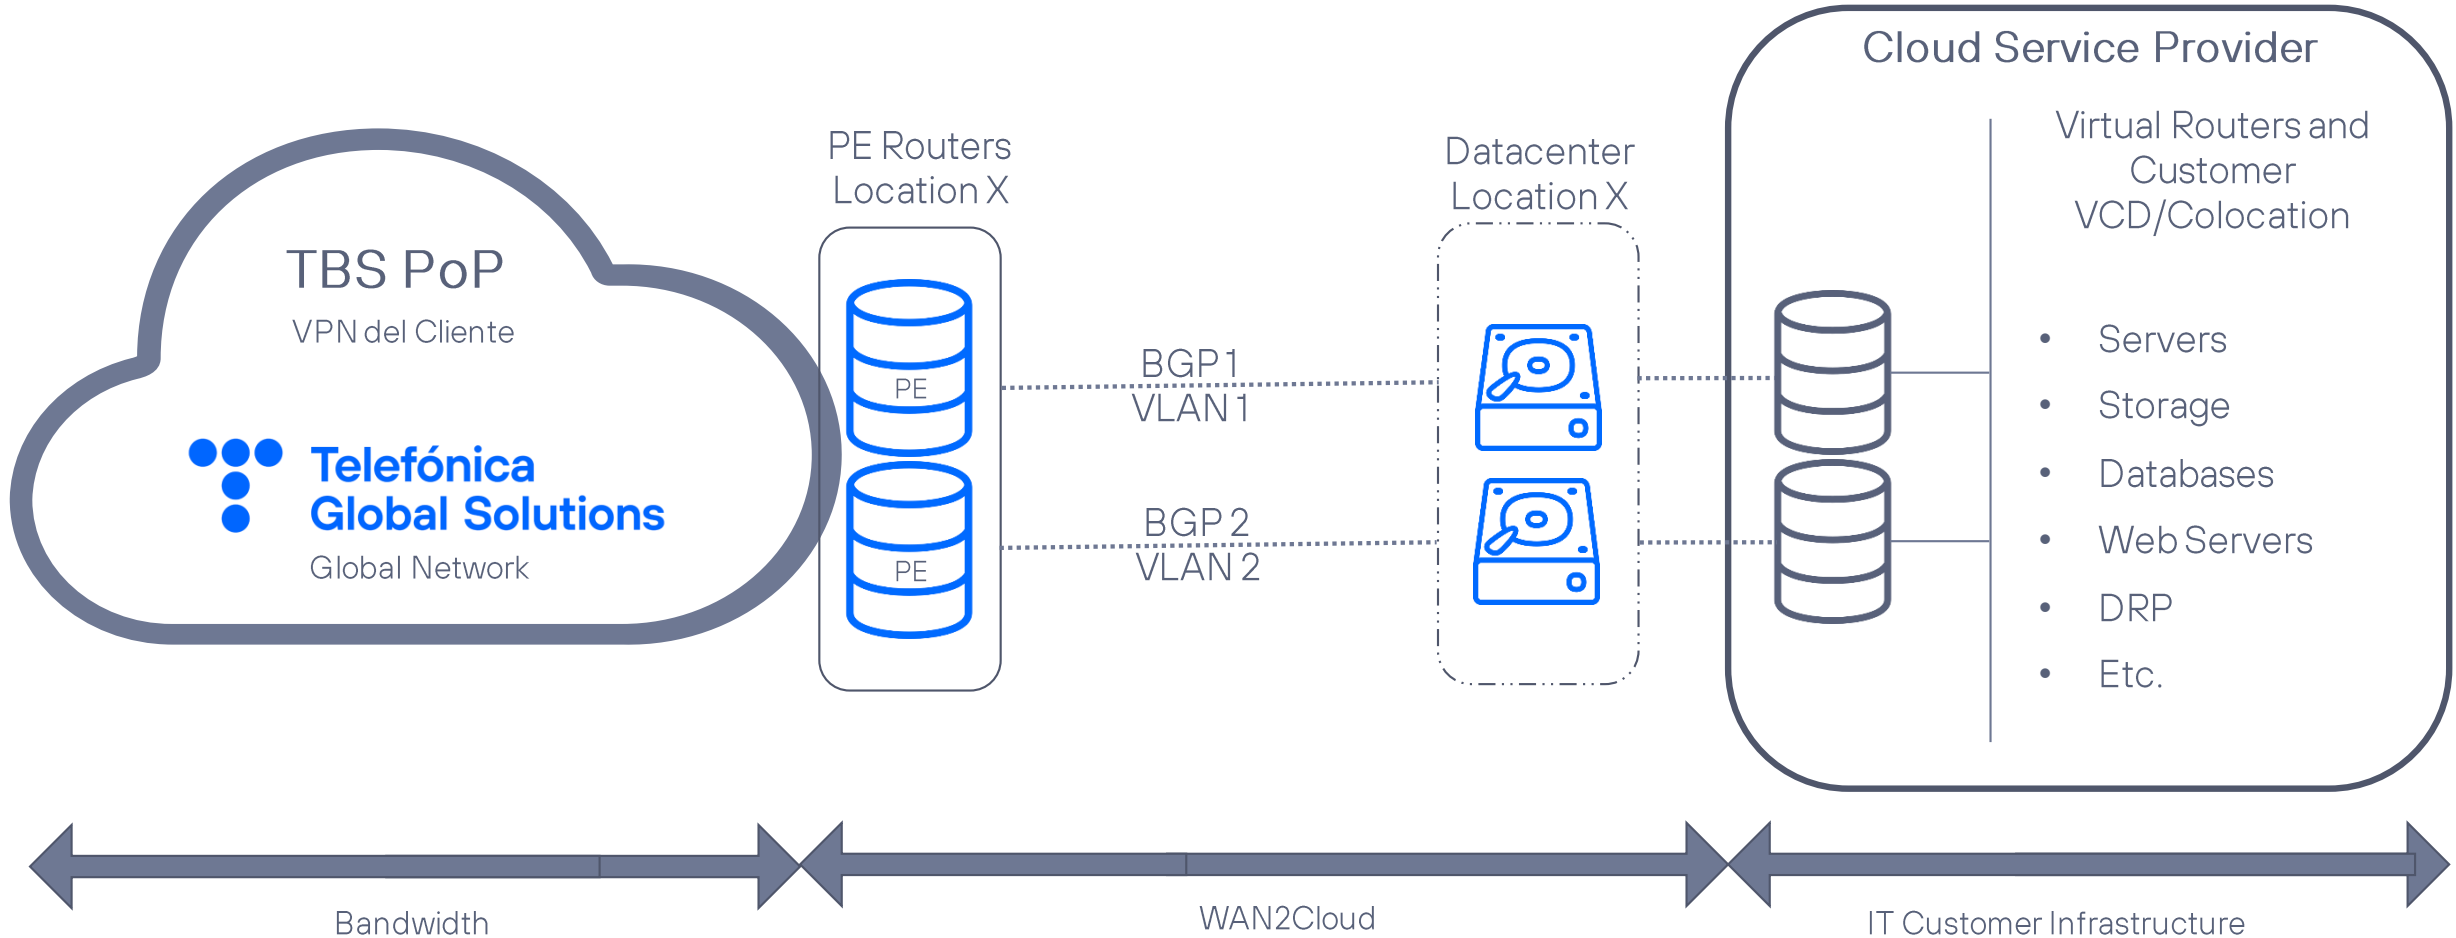

WAN2Cloud Architecture

For Enterprise

Architecture

Architecture – WAN2Cloud Connection to Telefonica own cloud services

Architecture – WAN2Cloud Connection to Telefonica own cloud services

Architecture – WAN2Cloud Connection to Third Party Cloud Services

WAN2Cloud

- Several Locations
- 2 ports per rotation
- 2 redundant Virtual Circuits per END CUSTOMER (VLAN)
- Ethernet connectivity between TGS & CSP Pes
- IP Connectivity to END CUSTOMER virtual routers/VPC

Architecture – WAN2Cloud Connection to 3rd Party Cloud Services

Telefónica
Global Solutions