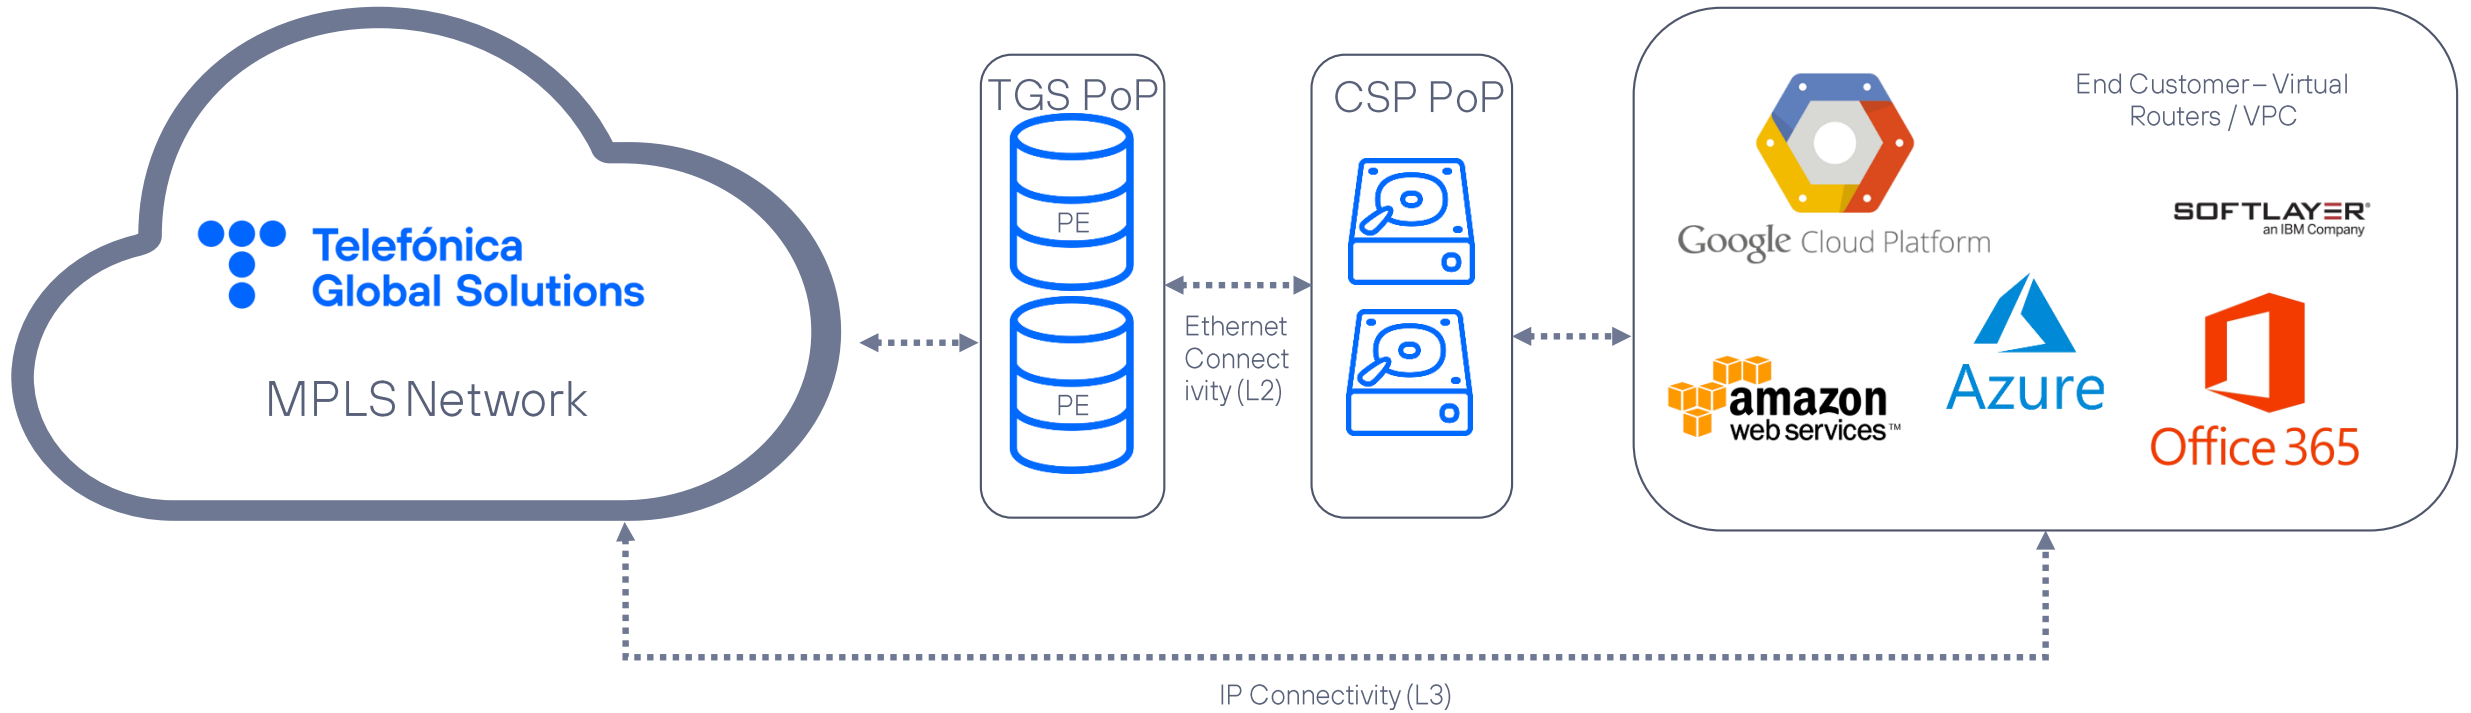

WAN2Cloud Architecture

For Enterprise

Architecture

Architecture – WAN2Cloud Connection to Telefonica own cloud services

Architecture – WAN2Cloud Connection to Telefonica own cloud services

Architecture – WAN2Cloud Connection to Third Party Cloud Services

WAN2Cloud

- Several Locations
- 2 ports per rotation
- 2 redundant Virtual Circuits per END CUSTOMER (VLAN)
- Ethernet connectivity between TGS & CSP Pes
- IP Connectivity to END CUSTOMER virtual routers/VPC

Architecture – WAN2Cloud Connection to 3rd Party Cloud Services

Telefónica
Global Solutions