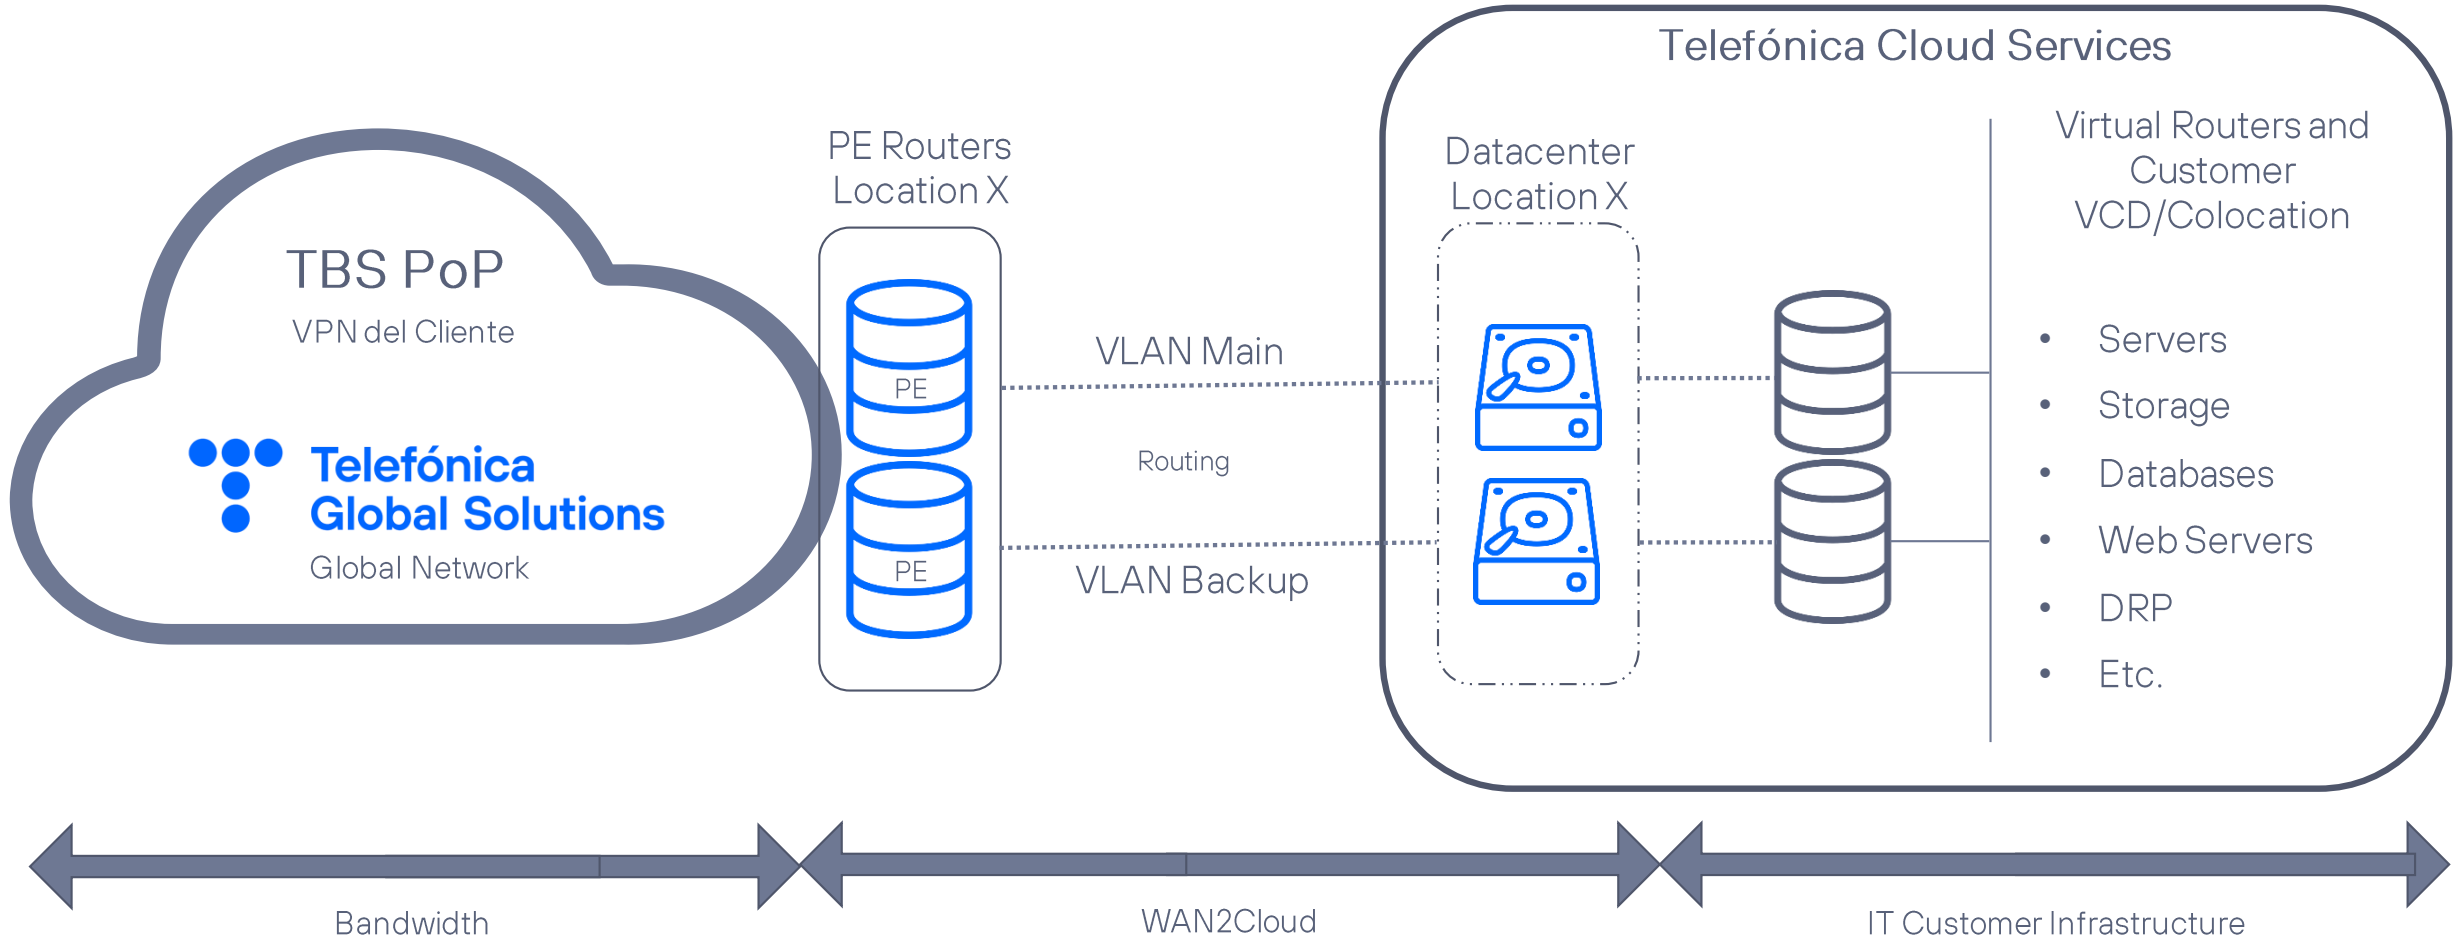

WAN2Cloud Architecture

For Enterprise

Architecture

Architecture – WAN2Cloud Connection to Telefonica own cloud services

Architecture – WAN2Cloud Connection to Telefonica own cloud services

Architecture – WAN2Cloud Connection to Third Party Cloud Services

WAN2Cloud

- Several Locations
- 2 ports per rotation
- 2 redundant Virtual Circuits per END CUSTOMER (VLAN)
- Ethernet connectivity between TGS & CSP Pes
- IP Connectivity to END CUSTOMER virtual routers/VPC

Architecture – WAN2Cloud Connection to 3rd Party Cloud Services

Telefónica
Global Solutions