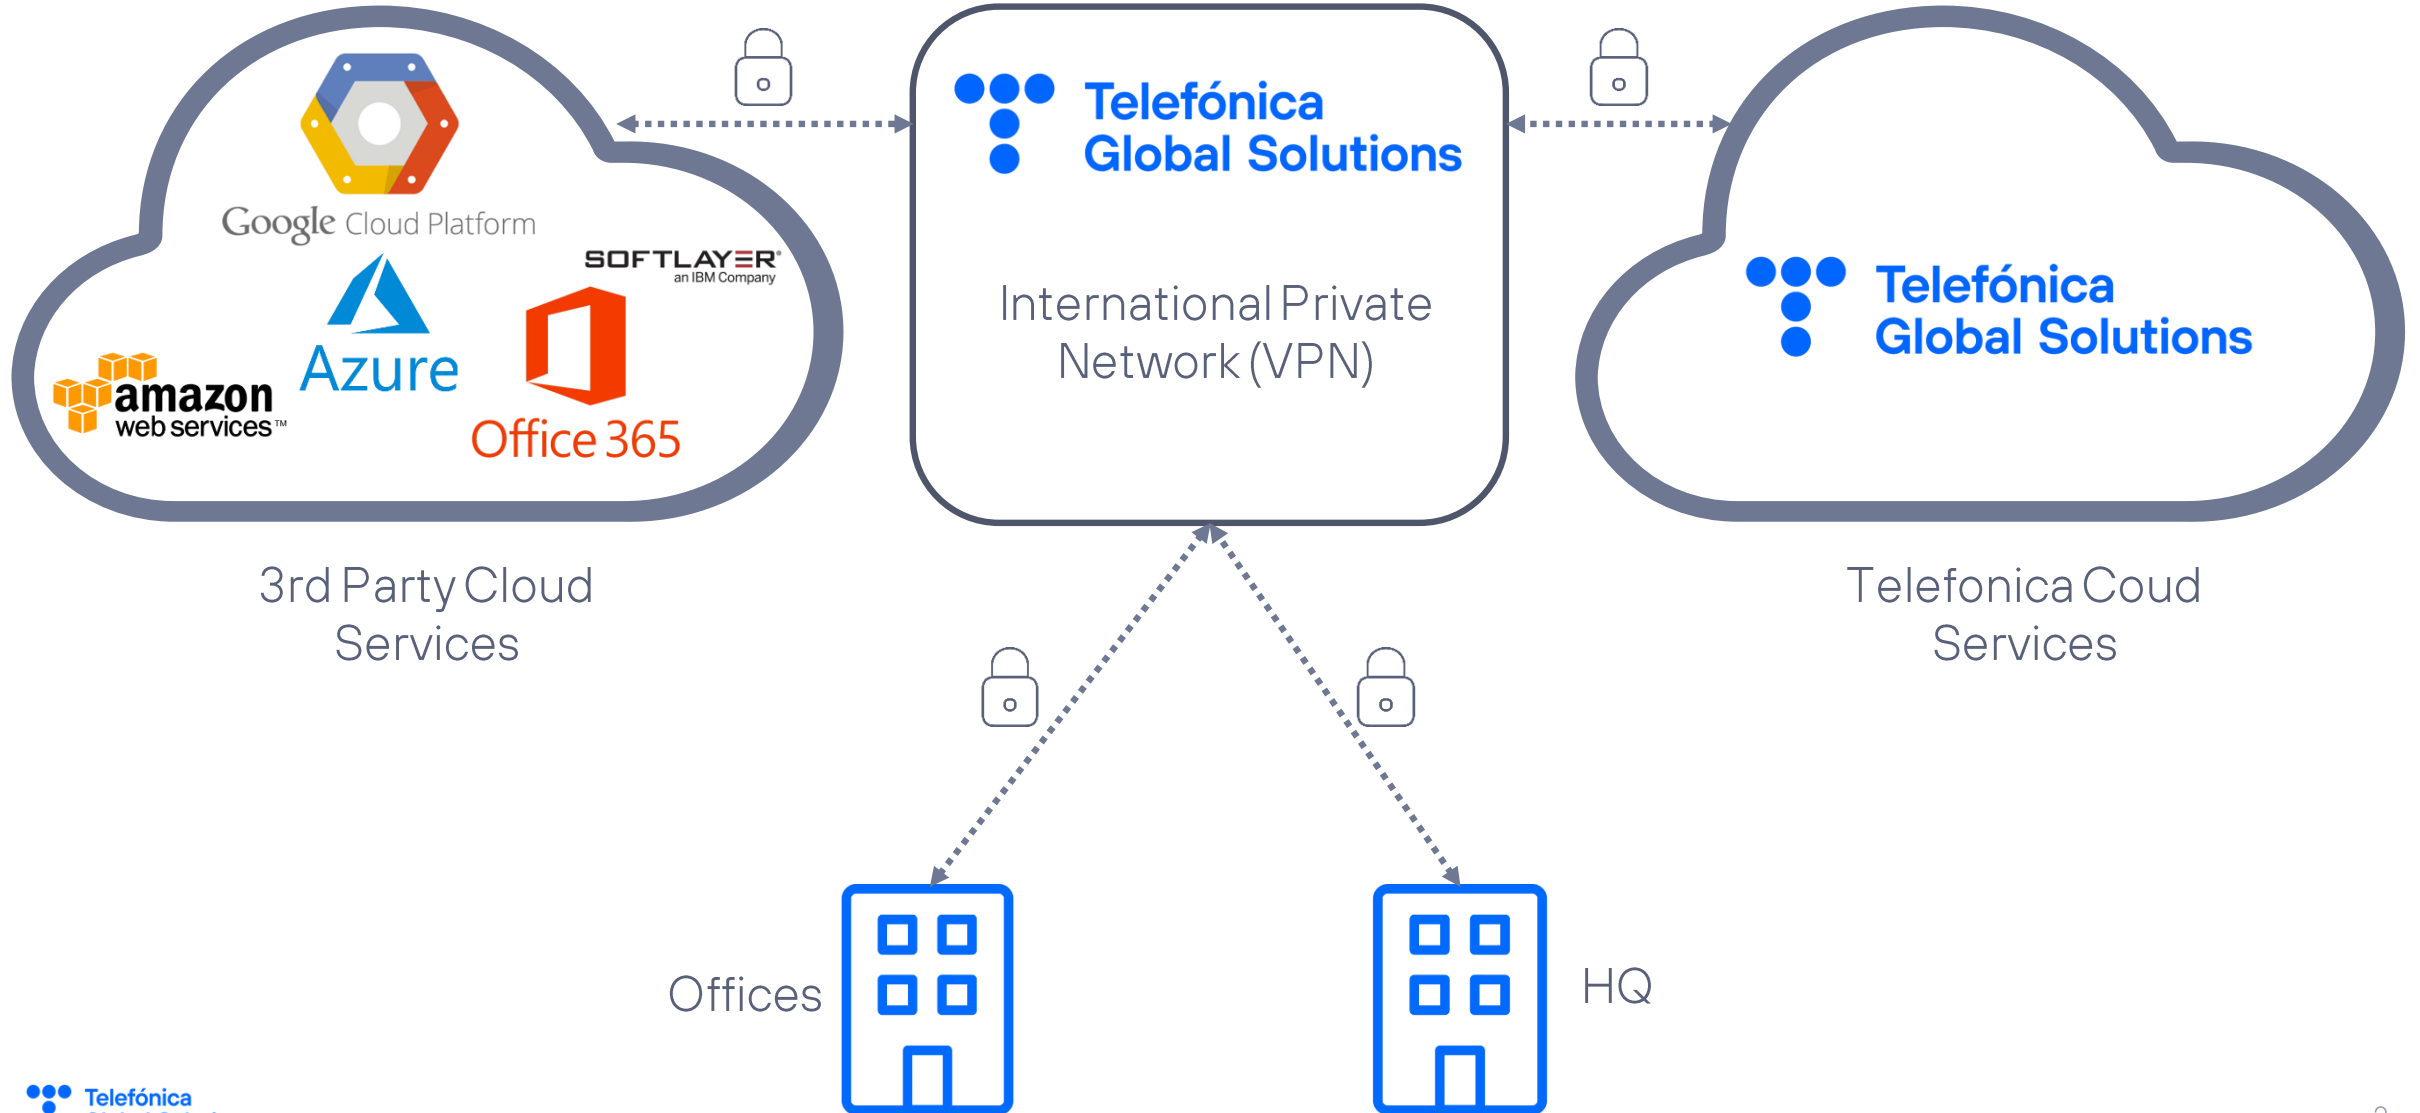

WAN2Cloud Architecture

For Enterprise

Architecture

Architecture – WAN2Cloud Connection to Telefonica own cloud services

Architecture – WAN2Cloud Connection to Telefonica own cloud services

Architecture – WAN2Cloud Connection to Third Party Cloud Services

WAN2Cloud

- Several Locations
- 2 ports per rotation
- 2 redundant Virtual Circuits per END CUSTOMER (VLAN)
- Ethernet connectivity between TGS & CSP Pes
- IP Connectivity to END CUSTOMER virtual routers/VPC

Architecture – WAN2Cloud Connection to 3rd Party Cloud Services

Telefónica
Global Solutions