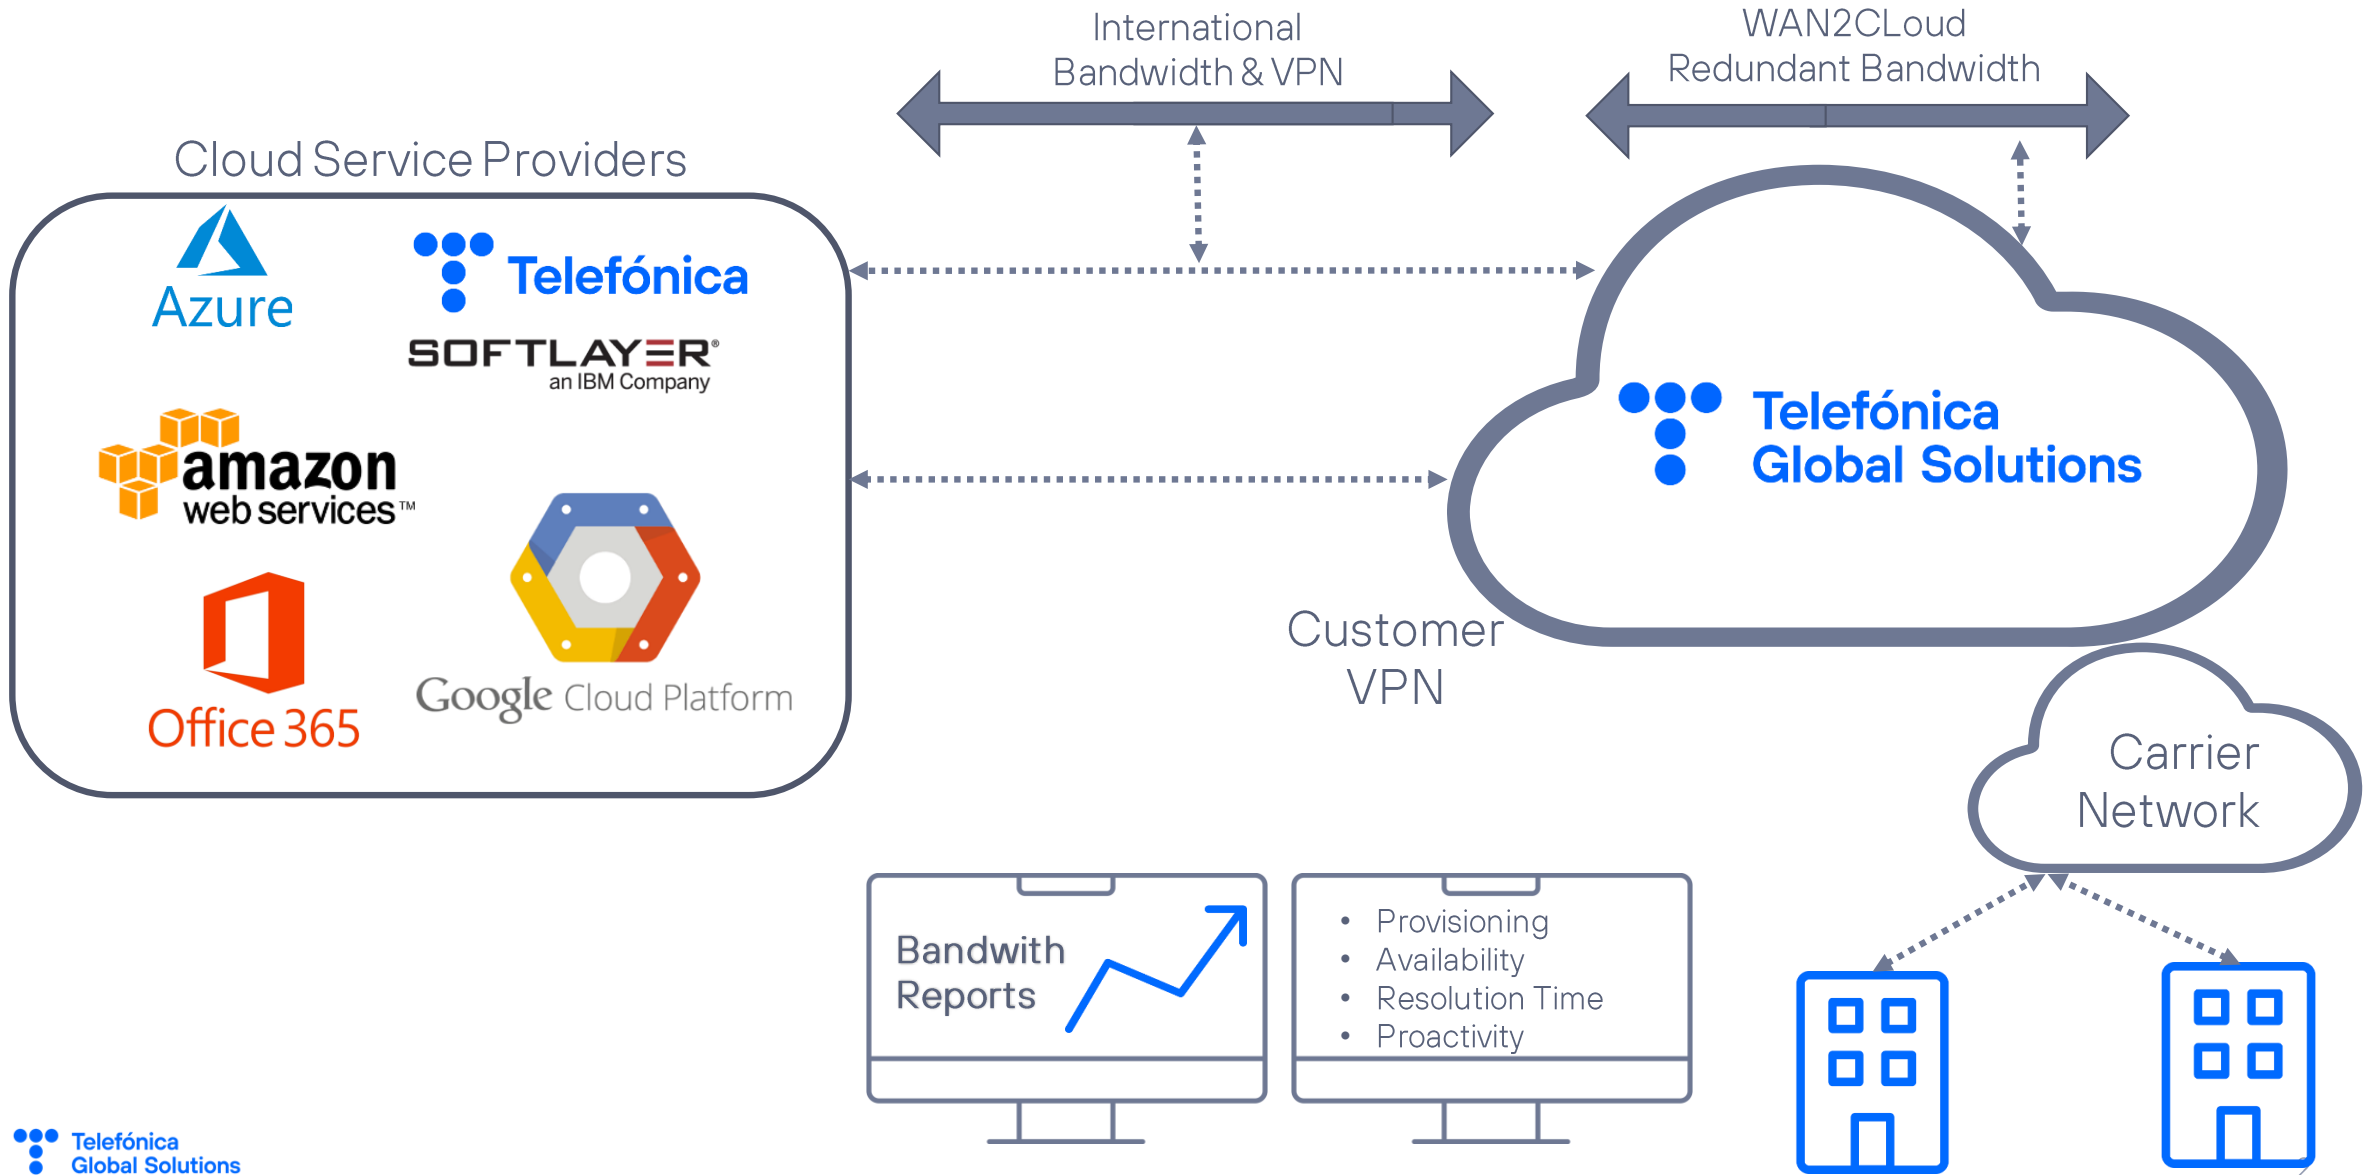

# Architecture – WAN2Cloud Connection to Telefonica own cloud services

# Architecture – WAN2Cloud Connection to Third Party Cloud Services

## WAN2Cloud

- Several Locations
- 2 ports per rotation
- 2 redundant Virtual Circuits per END CUSTOMER (VLAN)
- Ethernet connectivity between TGS & CSP Pes
- IP Connectivity to END CUSTOMER virtual routers/VPC