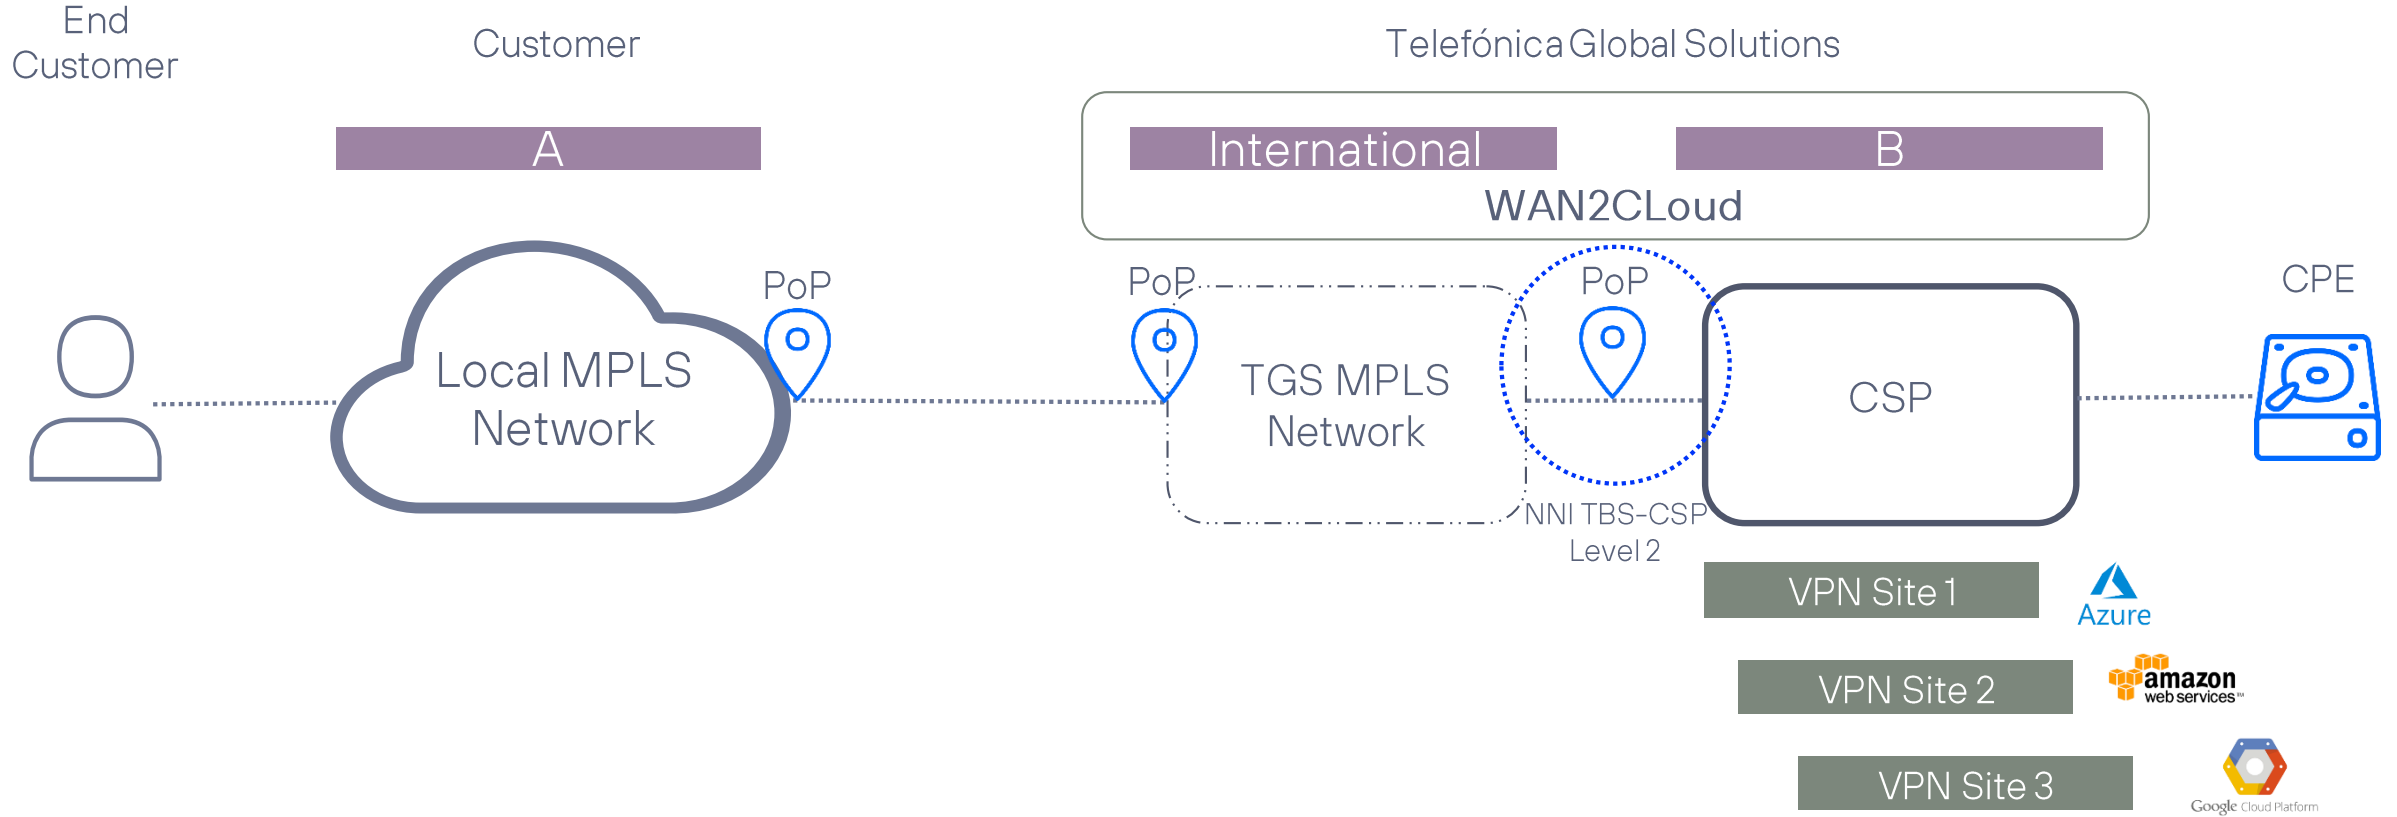

# Architecture – WAN2Cloud Connection to Third Party Cloud Services

## WAN2Cloud

- Several Locations
- 2 ports per rotation
- 2 redundant Virtual Circuits per END CUSTOMER (VLAN)
- Ethernet connectivity between TGS & CSP Pes
- IP Connectivity to END CUSTOMER virtual routers/VPC

# Architecture – WAN2Cloud Connection to 3rd Party Cloud Services

# Architecture – WAN2Cloud Connection to 3rd Party Cloud Services

**Telefónica**  
**Global Solutions**