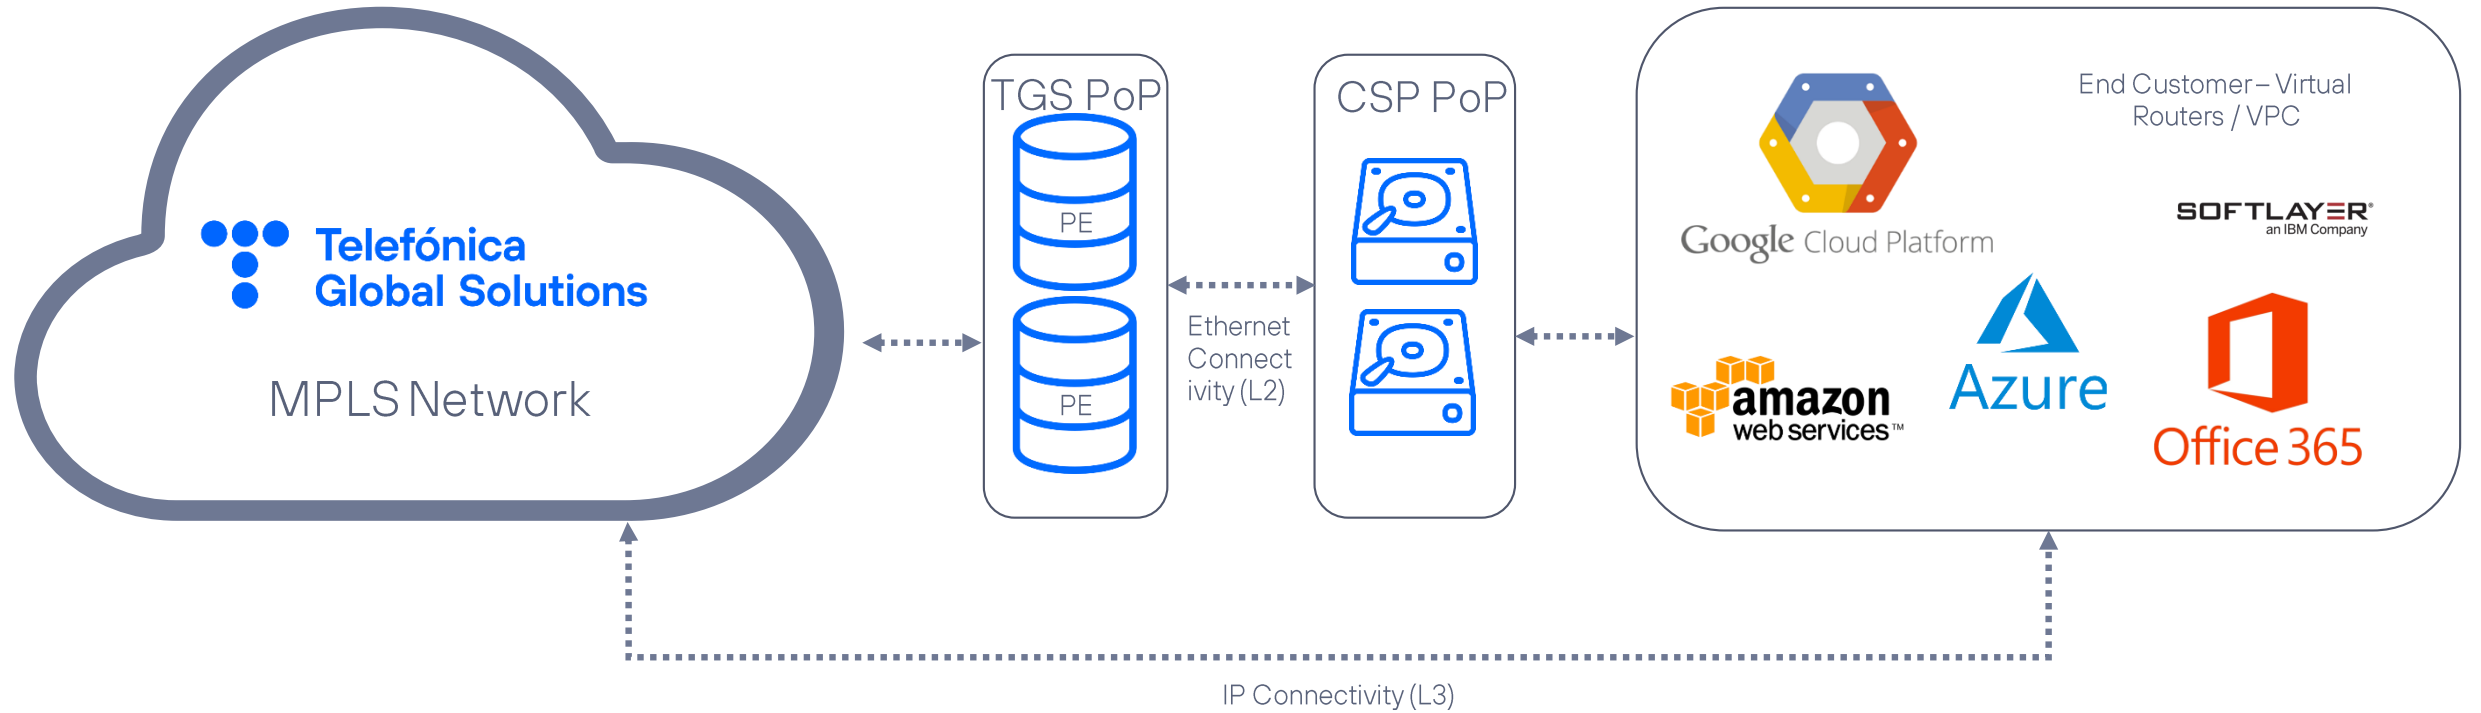

# Architecture – WAN2Cloud Connection to Telefonica own cloud services

# Architecture – WAN2Cloud Connection to Third Party Cloud Services

## WAN2Cloud

- Several Locations
- 2 ports per rotation
- 2 redundant Virtual Circuits per END CUSTOMER (VLAN)
- Ethernet connectivity between TGS & CSP Pes
- IP Connectivity to END CUSTOMER virtual routers/VPC