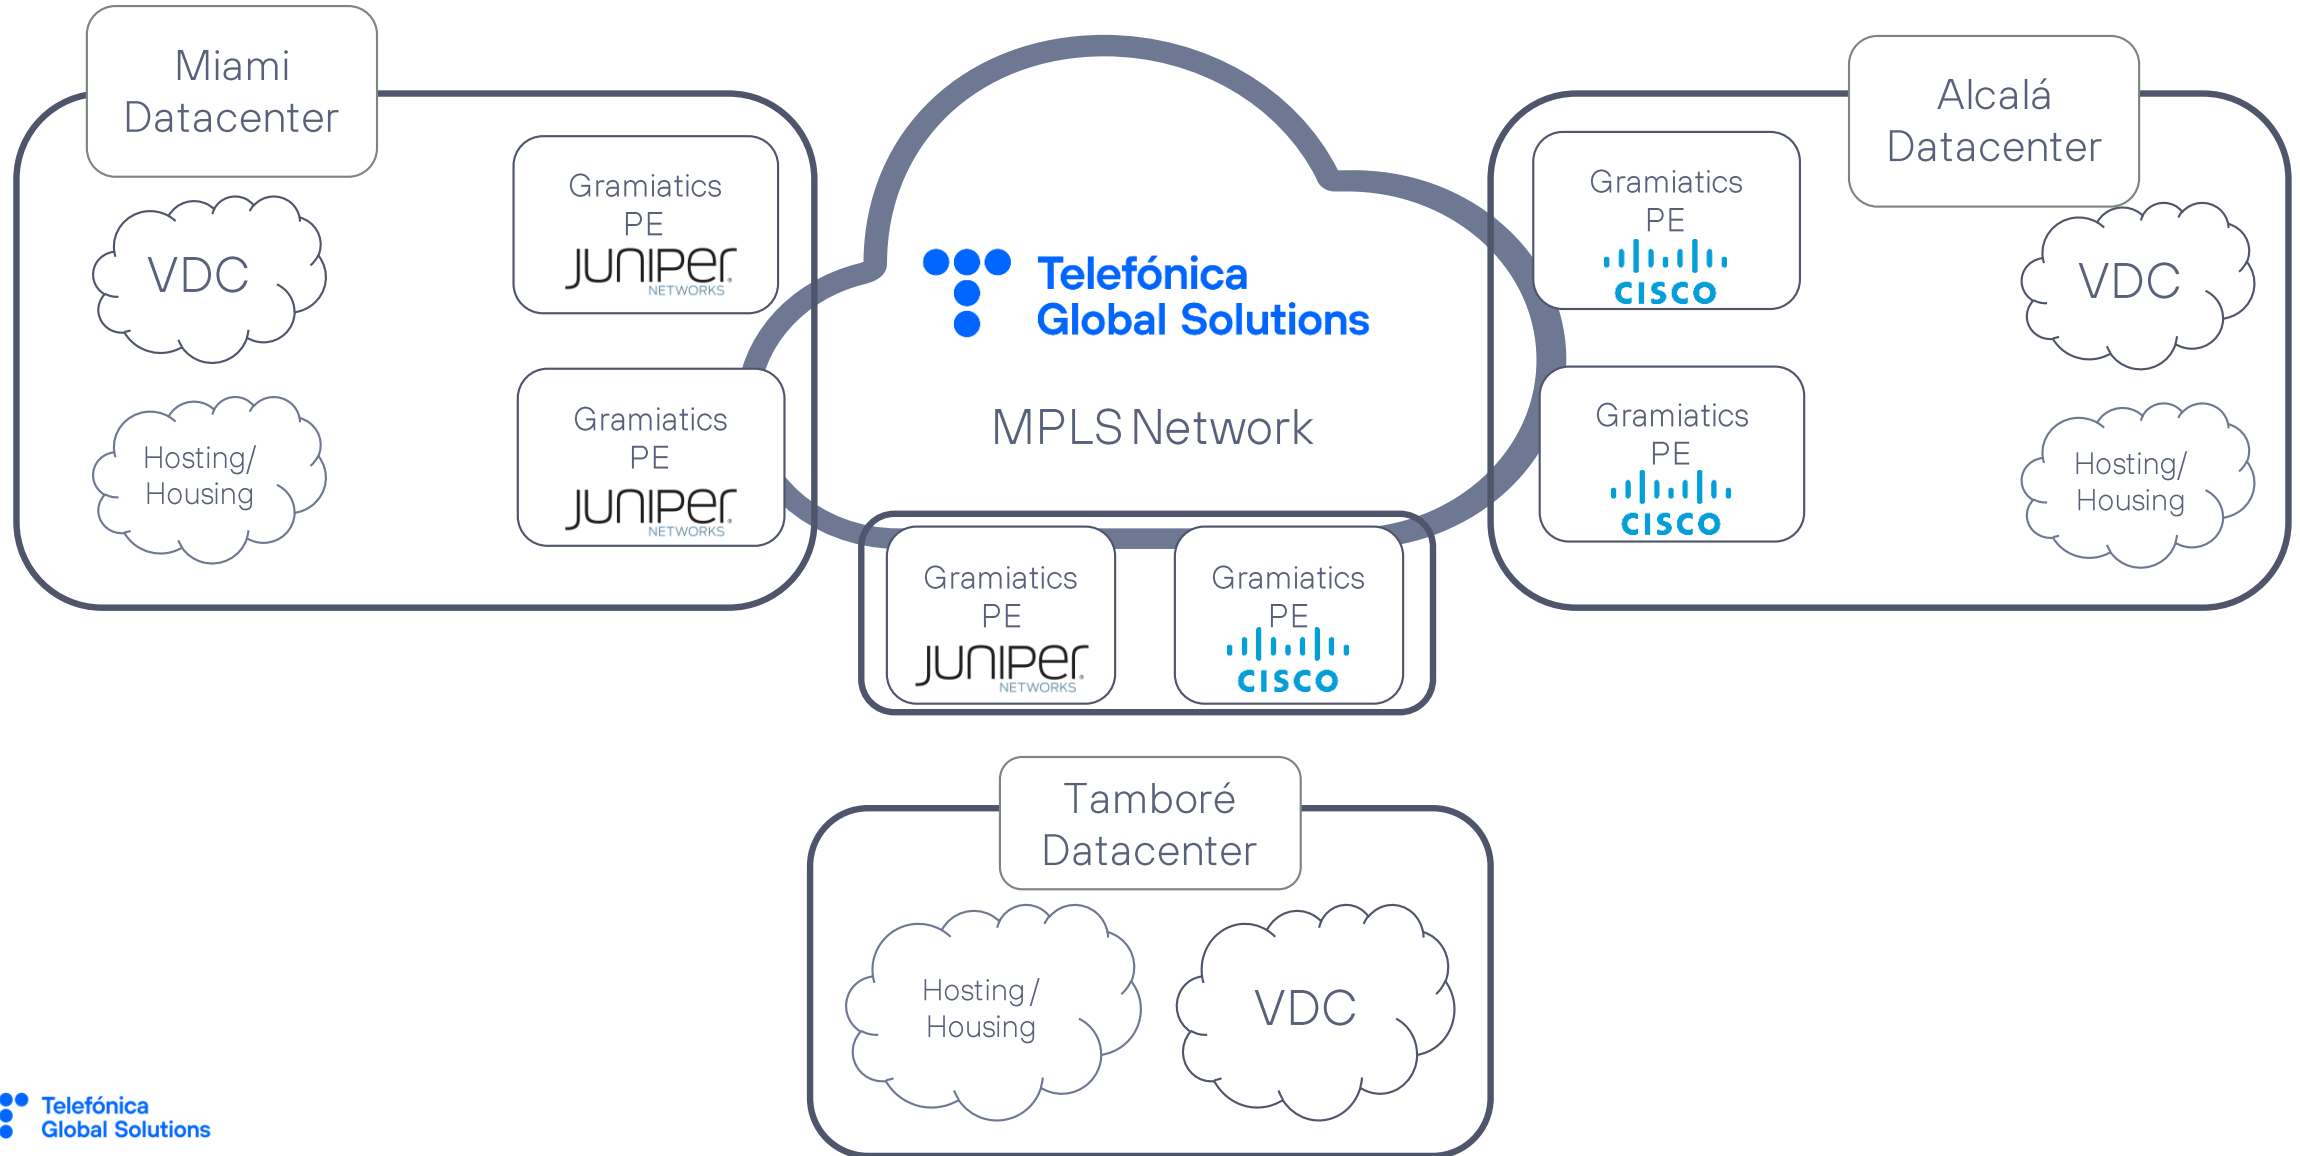

# Architecture – WAN2Cloud Connection to Telefonica own cloud services

# Architecture – WAN2Cloud Connection to Third Party Cloud Services

## WAN2Cloud

- Several Locations
- 2 ports per rotation
- 2 redundant Virtual Circuits per END CUSTOMER (VLAN)
- Ethernet connectivity between TGS & CSP Pes
- IP Connectivity to END CUSTOMER virtual routers/VPC

# Architecture – WAN2Cloud Connection to 3rd Party Cloud Services

**Telefónica**  
**Global Solutions**