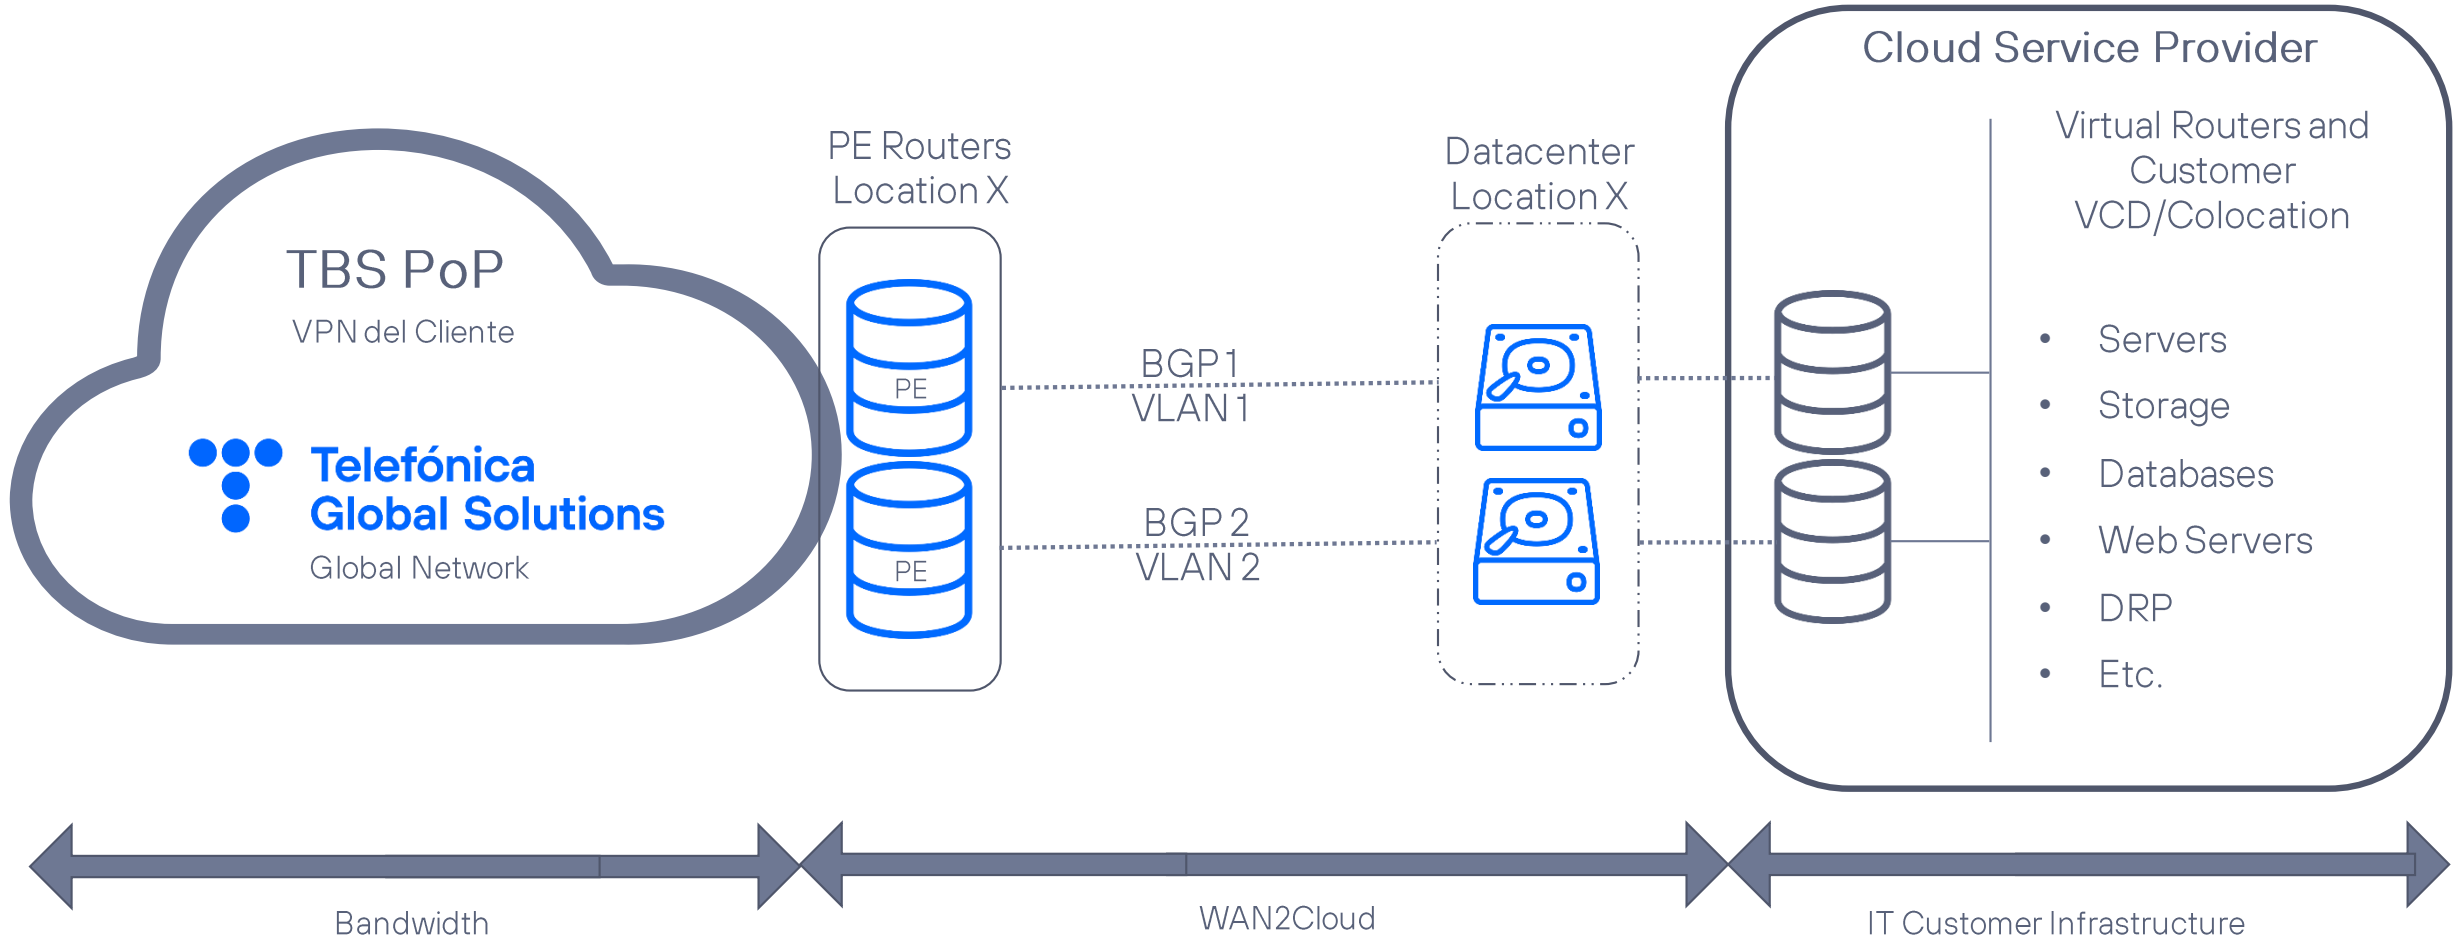

# Architecture – WAN2Cloud Connection to Telefonica own cloud services

# Architecture – WAN2Cloud Connection to Third Party Cloud Services

## WAN2Cloud

- Several Locations
- 2 ports per rotation
- 2 redundant Virtual Circuits per END CUSTOMER (VLAN)
- Ethernet connectivity between TGS & CSP Pes
- IP Connectivity to END CUSTOMER virtual routers/VPC

# Architecture – WAN2Cloud Connection to 3rd Party Cloud Services