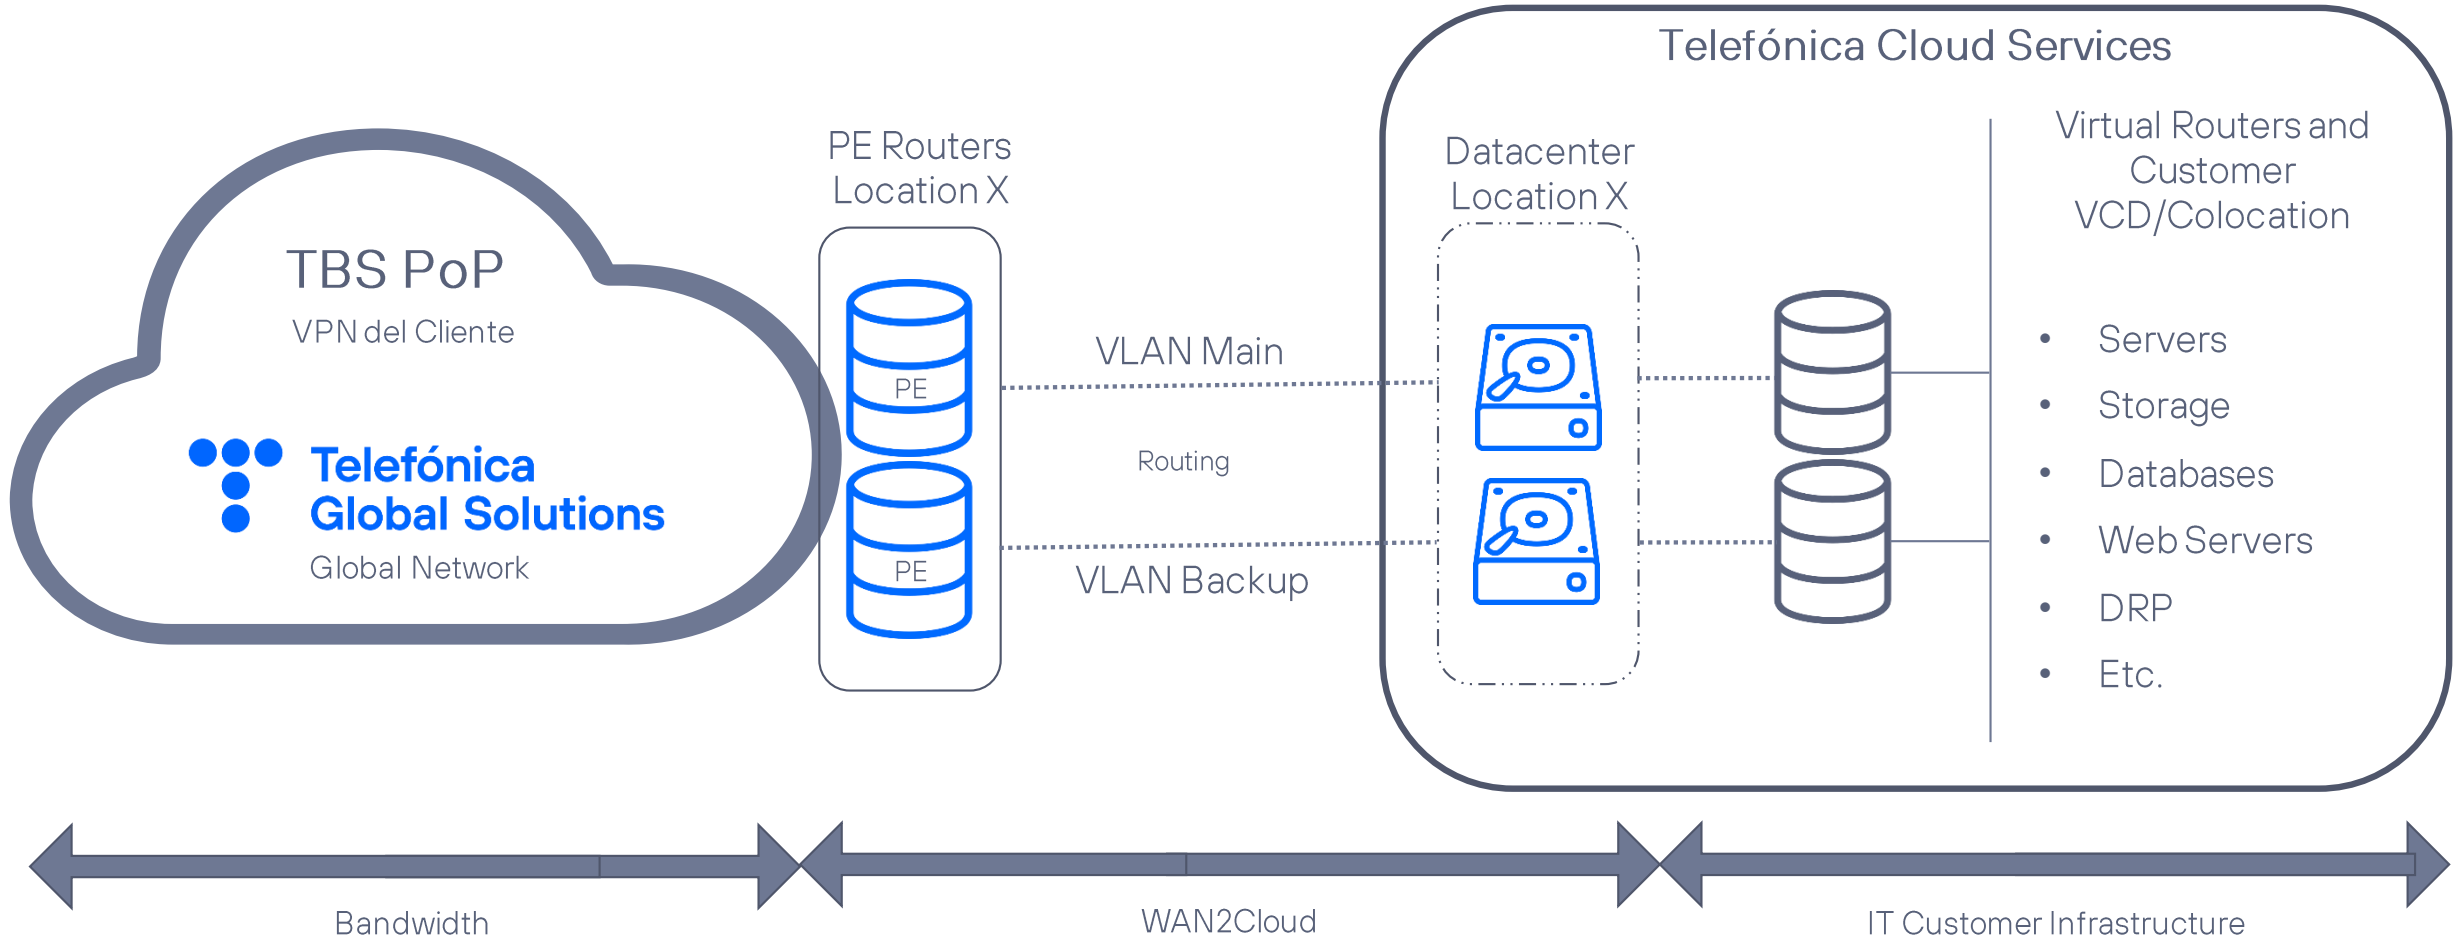

# Architecture – WAN2Cloud Connection to Telefonica own cloud services

# Architecture – WAN2Cloud Connection to Third Party Cloud Services

## WAN2Cloud

- Several Locations
- 2 ports per rotation
- 2 redundant Virtual Circuits per END CUSTOMER (VLAN)
- Ethernet connectivity between TGS & CSP Pes
- IP Connectivity to END CUSTOMER virtual routers/VPC